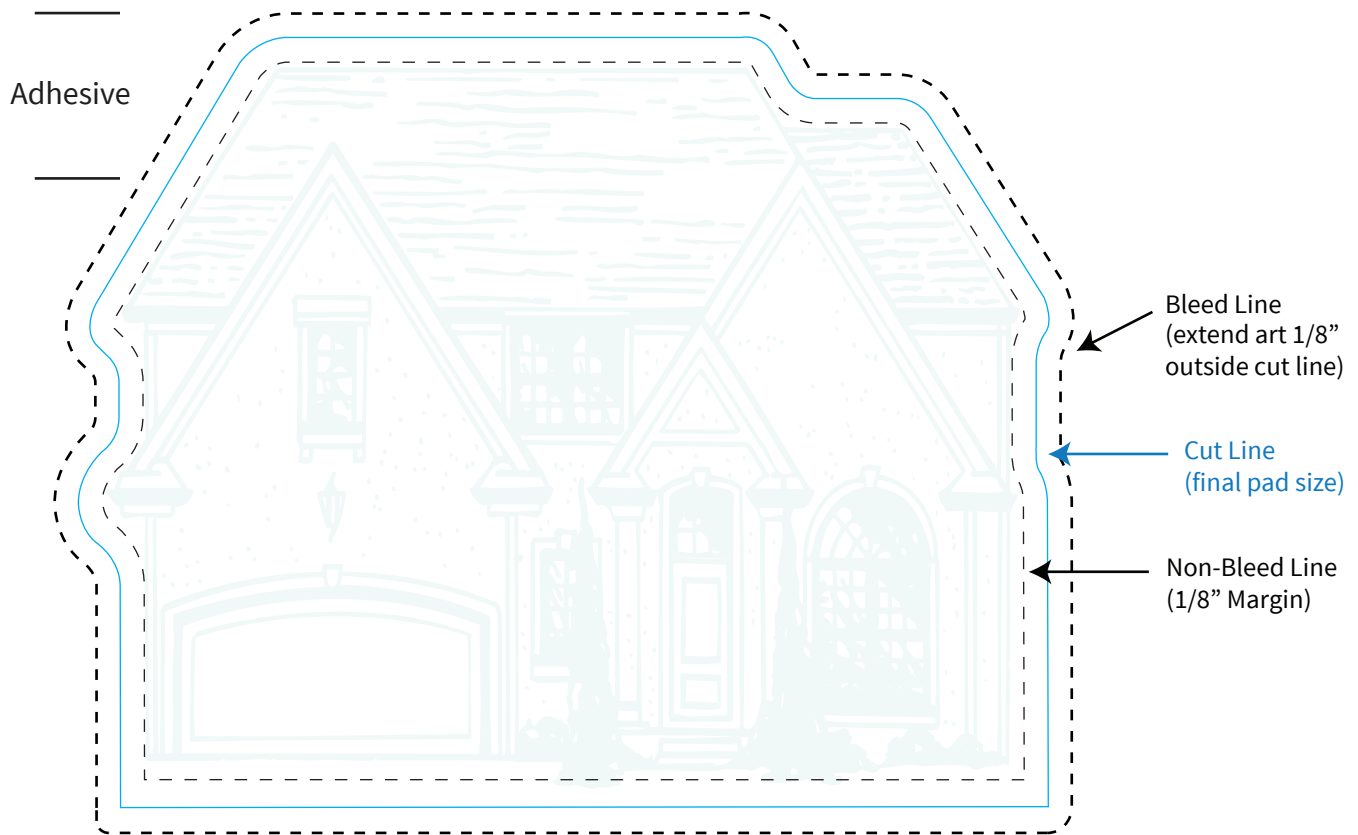

Imprint Area: **see below**
Trim Size: **5" x 4"** approx

PHANTOM IMPRINT: 5-10% tints work best in most situations. Text may become illegible when printed as a phantom.