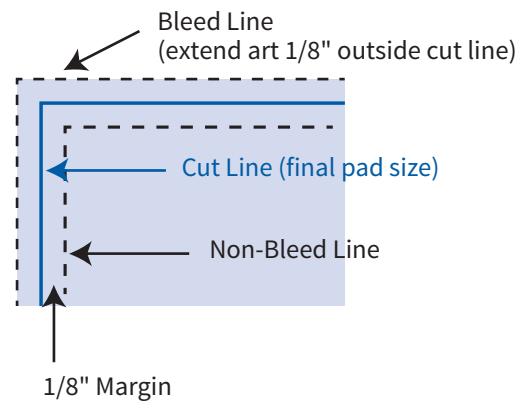

# Artwork Template

5" x 3" Adhesive Note Pad

Item# B1290, B1291, B1293

Imprint Area: 4.75" x 2.75"  
Trim Size: 5" x 3"

## NON-BLEED

Imprint Area: 4.75" x 2.75"  
Trim Size: 5" x 3"

## BLEED

**PHANTOM IMPRINT:** 5-10% tints work best in most situations. Text may become illegible when printed as a phantom.