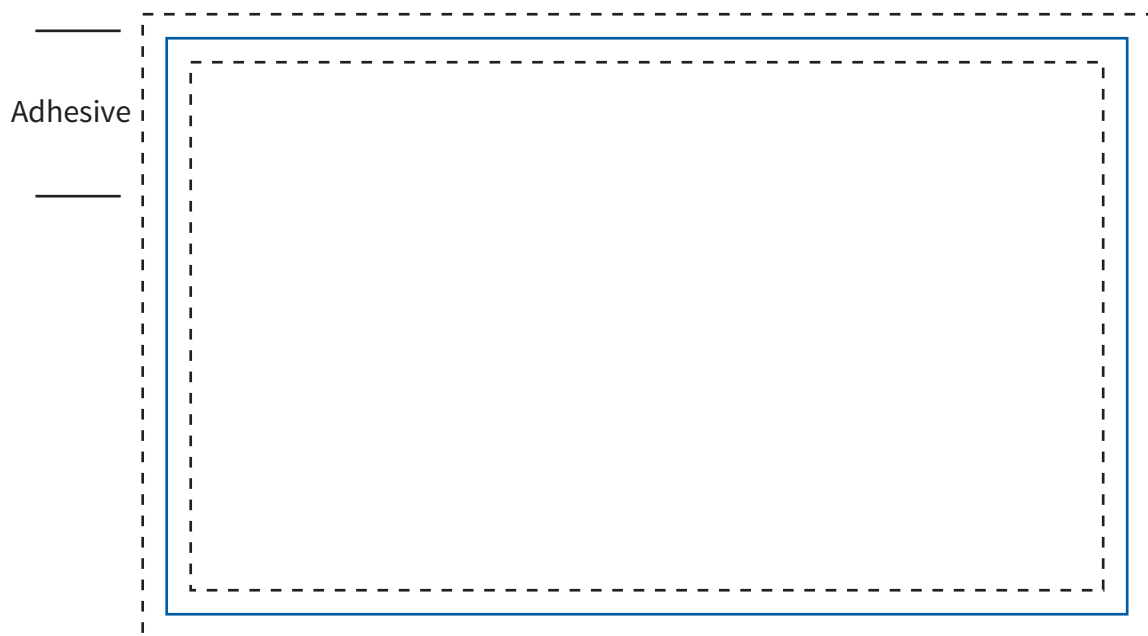

# Artwork Template

5" x 3" Adhesive Note Pad

Item# B1290, B1291, B1293

Imprint Area: 4.75" x 2.75"  
Trim Size: 5" x 3"

## NON-BLEED

Imprint Area: 4.75" x 2.75"  
Trim Size: 5" x 3"