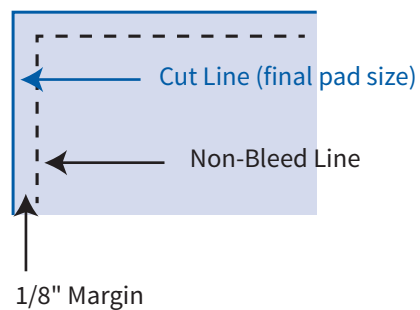

# Artwork Template

5" x 3" Adhesive Note Pad

Item# B1290, B1291, B1293

Imprint Area: 4.75" x 2.75"  
Trim Size: 5" x 3"

## NON-BLEED

Imprint Area: 4.75" x 2.75"  
Trim Size: 5" x 3"