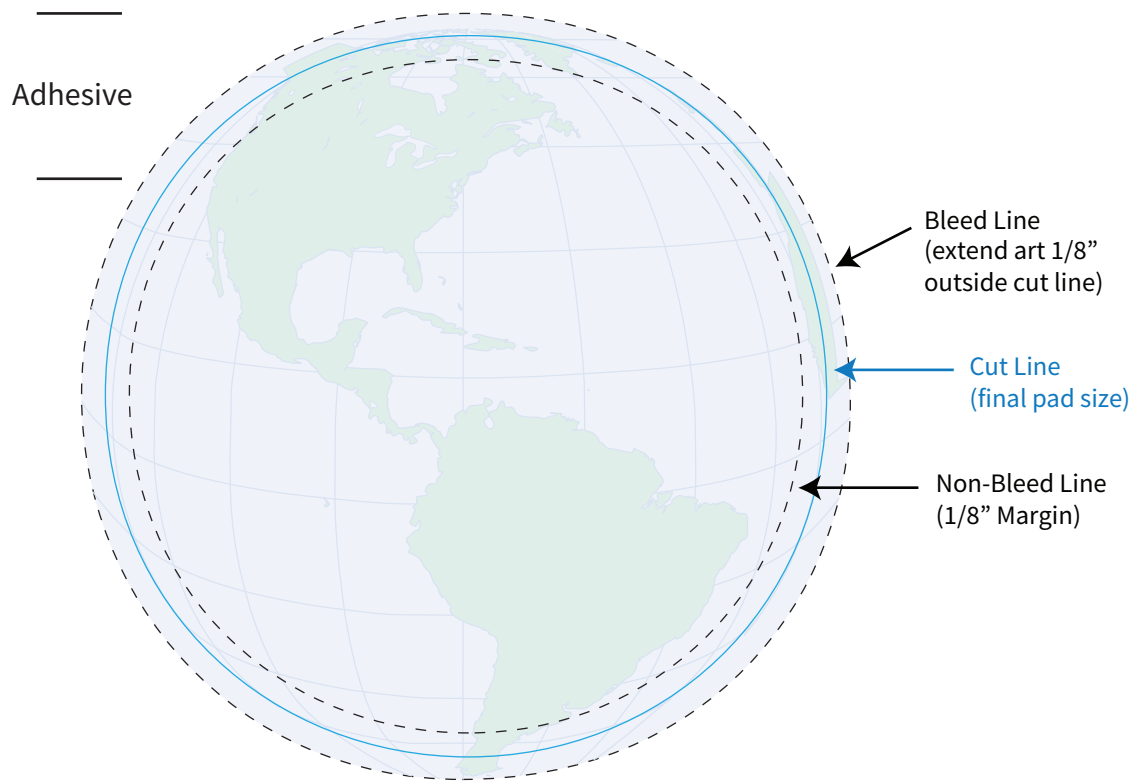

Imprint Area: **see below**

Trim Size: 3.75" X 3.75"

PHANTOM IMPRINT: 5-10% tints work best in most situations. Text may become illegible when printed as a phantom.