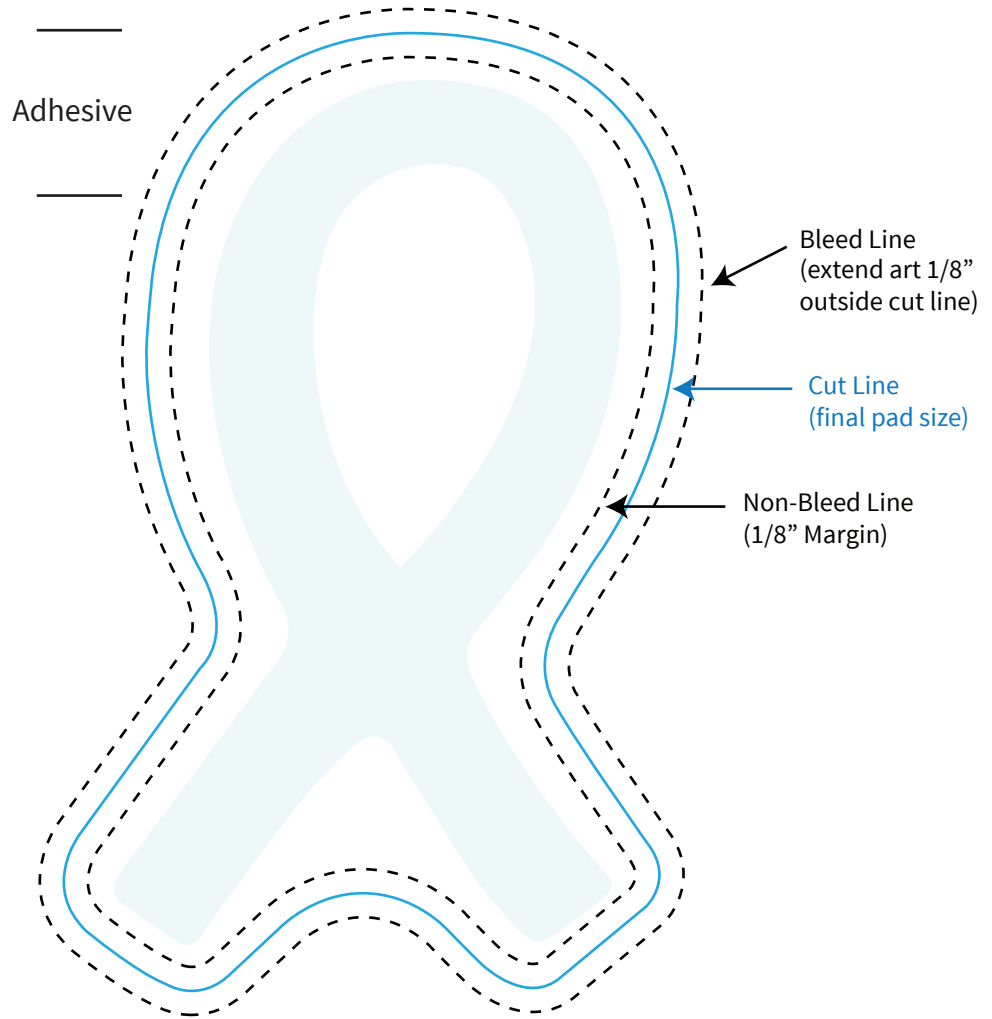

Imprint Area: **see below**  
Trim Size: 3.125" x 5" approx

**PHANTOM IMPRINT:** 5-10% tints work best in most situations. Text may become illegible when printed as a phantom.