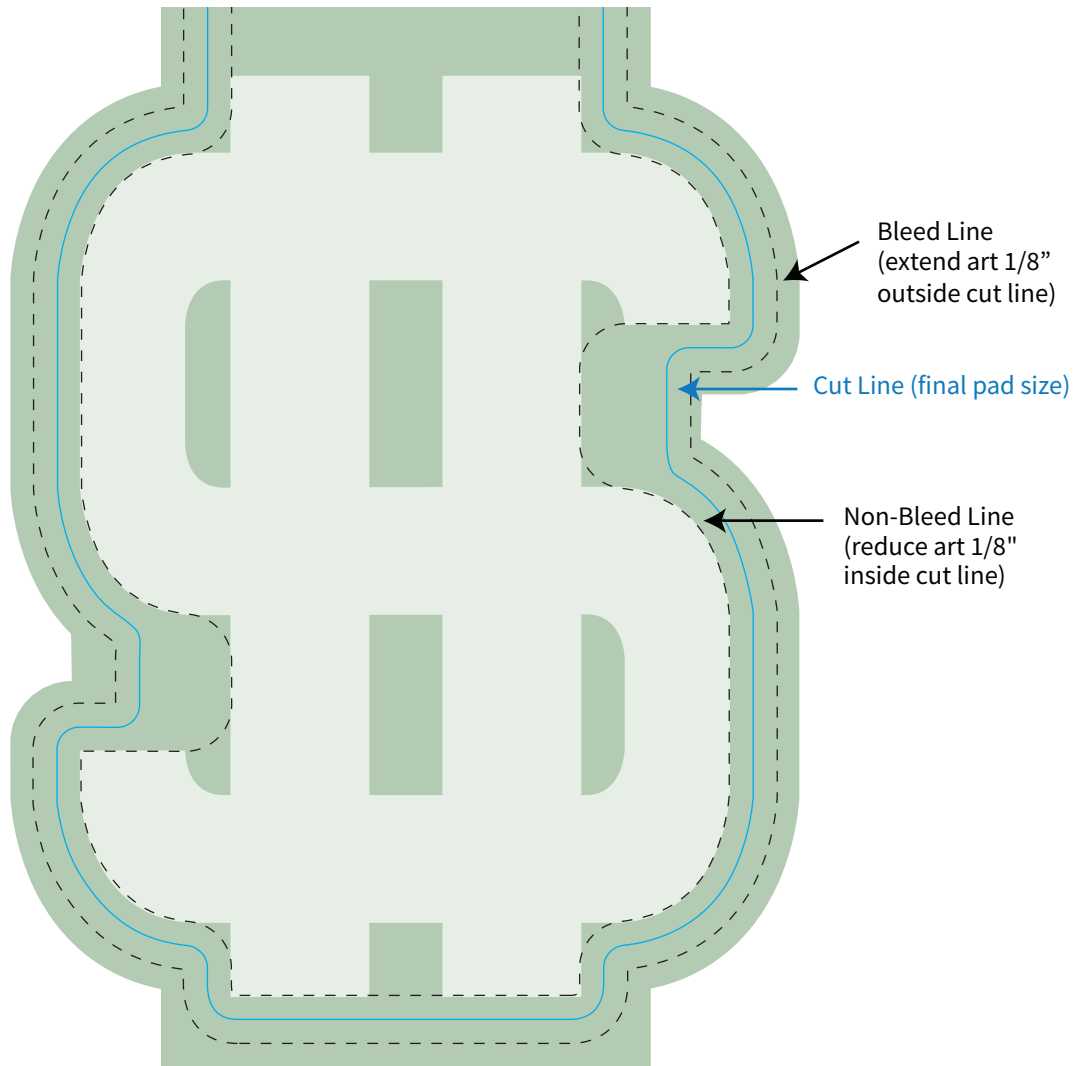

Imprint Area: See Below  
Trim Size: 3.625" x 5" approx

**PHANTOM IMPRINT:** 5-10% tints work best in most situations. Text may become illegible when printed as a phantom.