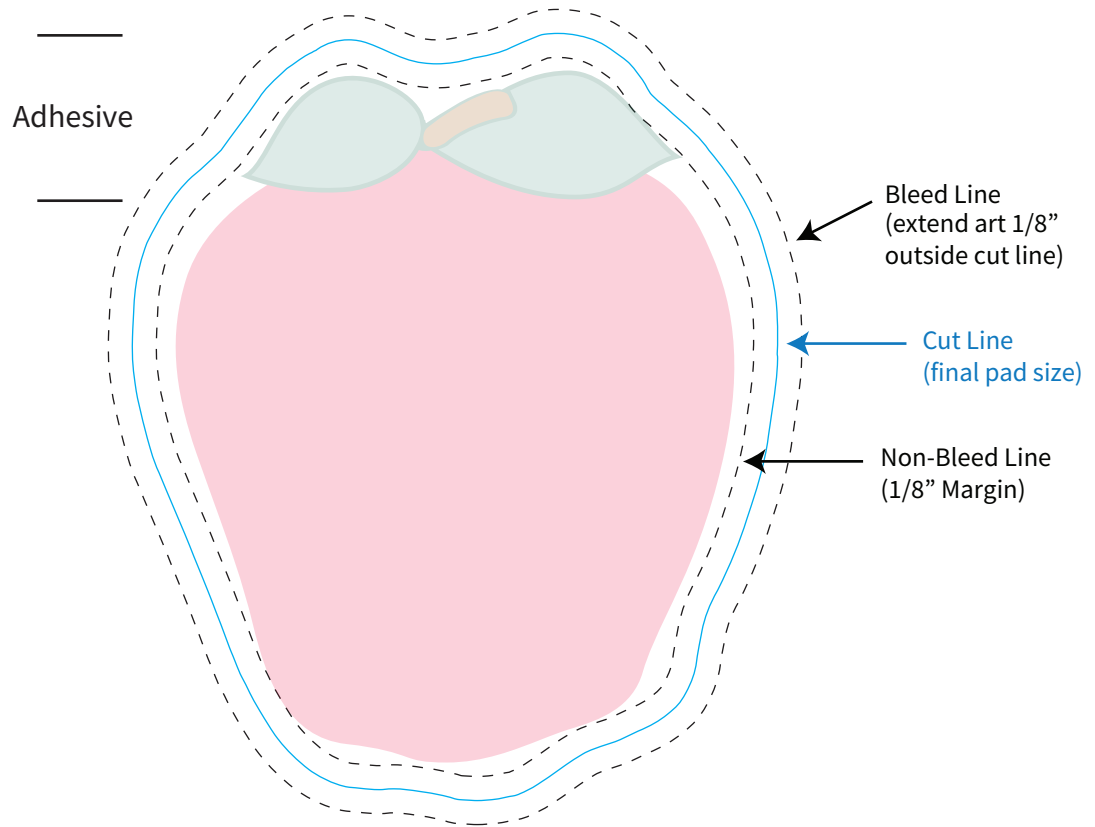

Imprint Area: **see below**
Trim Size: 3.375" X 4"

PHANTOM IMPRINT: 5-10% tints work best in most situations. Text may become illegible when printed as a phantom.