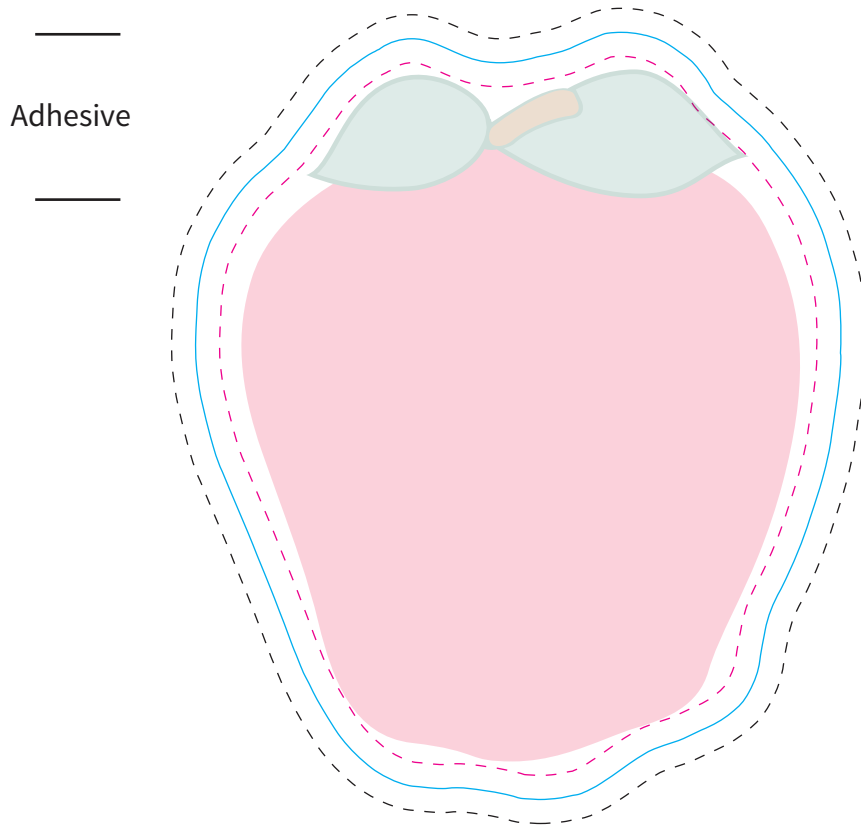

Imprint Area: **see below**

Trim Size: 3.375" X 4"

BLEED