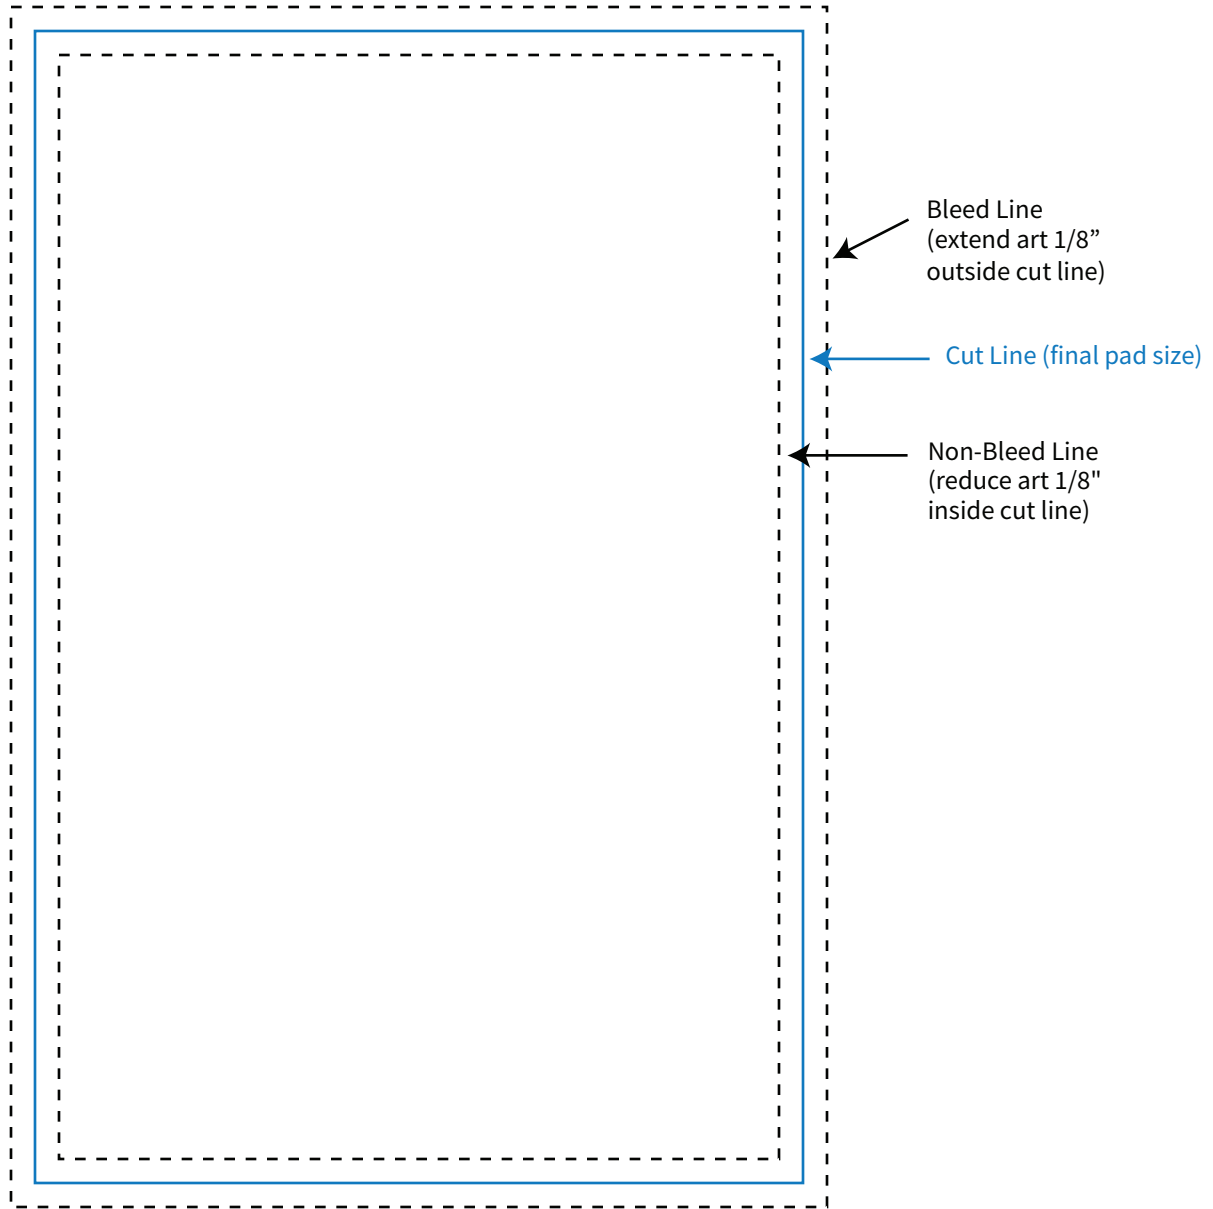

Imprint Area: 3.75" x 5.75"

Trim Size: 4" x 6"

PHANTOM IMPRINT: 5-10% tints work best in most situations. Text may become illegible when printed as a phantom.