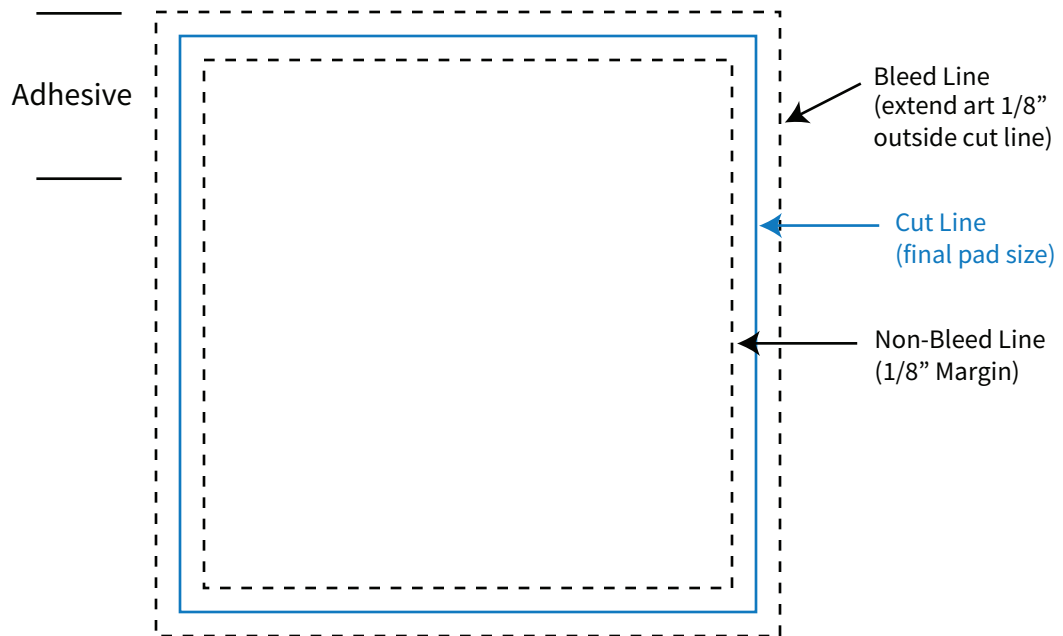

Imprint Area: 2.75" x 2.75"  
Trim Size: 3" x 3"

**PHANTOM IMPRINT:** 5-10% tints work best in most situations. Text may become illegible when printed as a phantom.