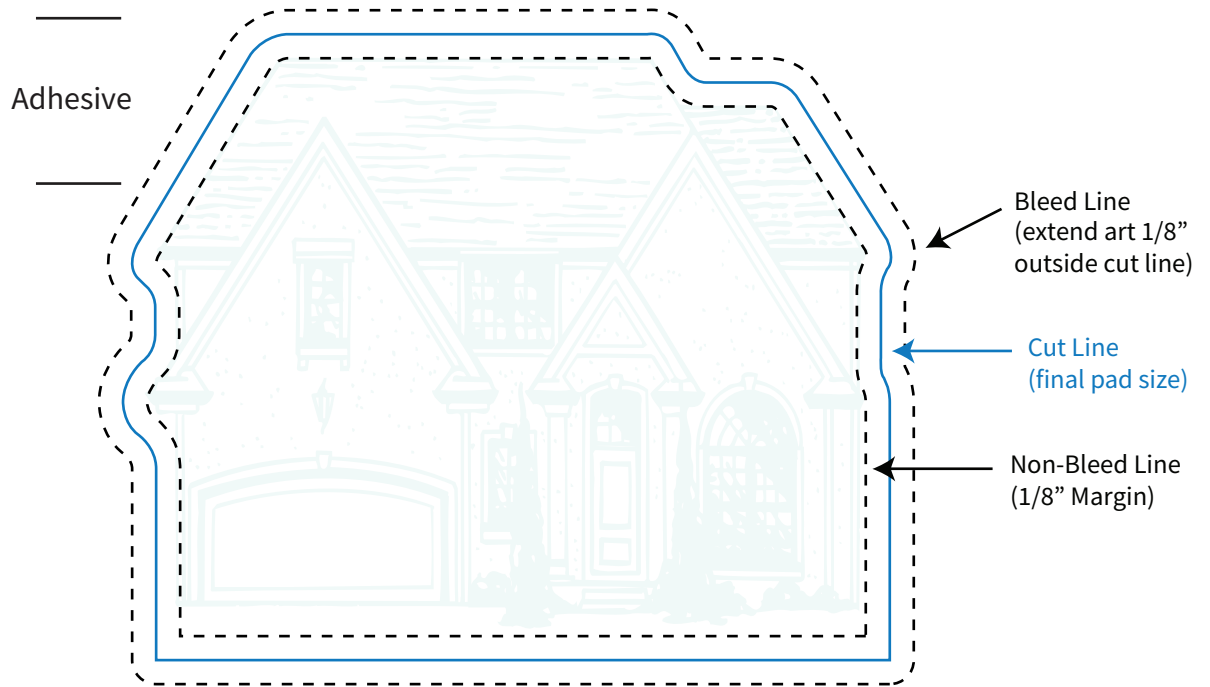

Imprint Area: **see below**  
Trim Size: 4" x 3.25" approx

**PHANTOM IMPRINT:** 5-10% tints work best in most situations. Text may become illegible when printed as a phantom.