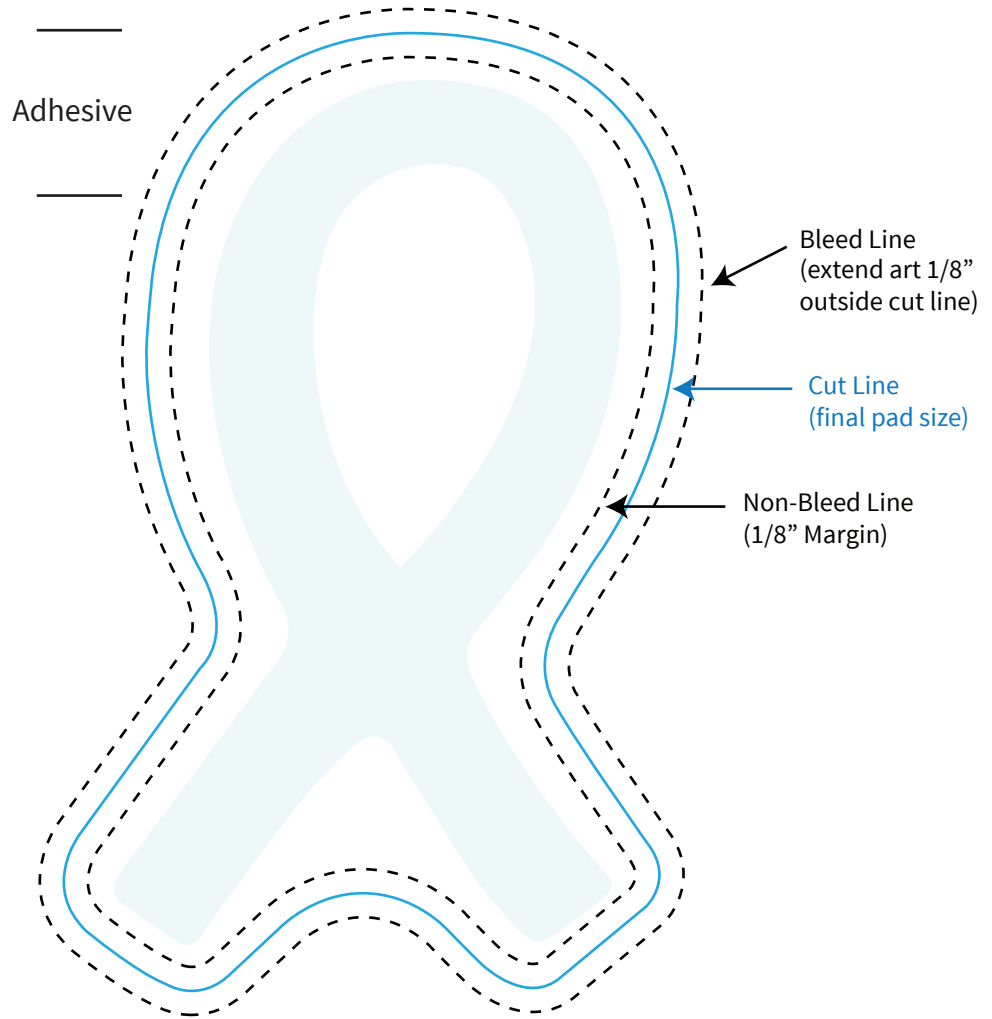

Imprint Area: **see below**
Trim Size: 3.125" x 5" approx

PHANTOM IMPRINT: 5-10% tints work best in most situations. Text may become illegible when printed as a phantom.