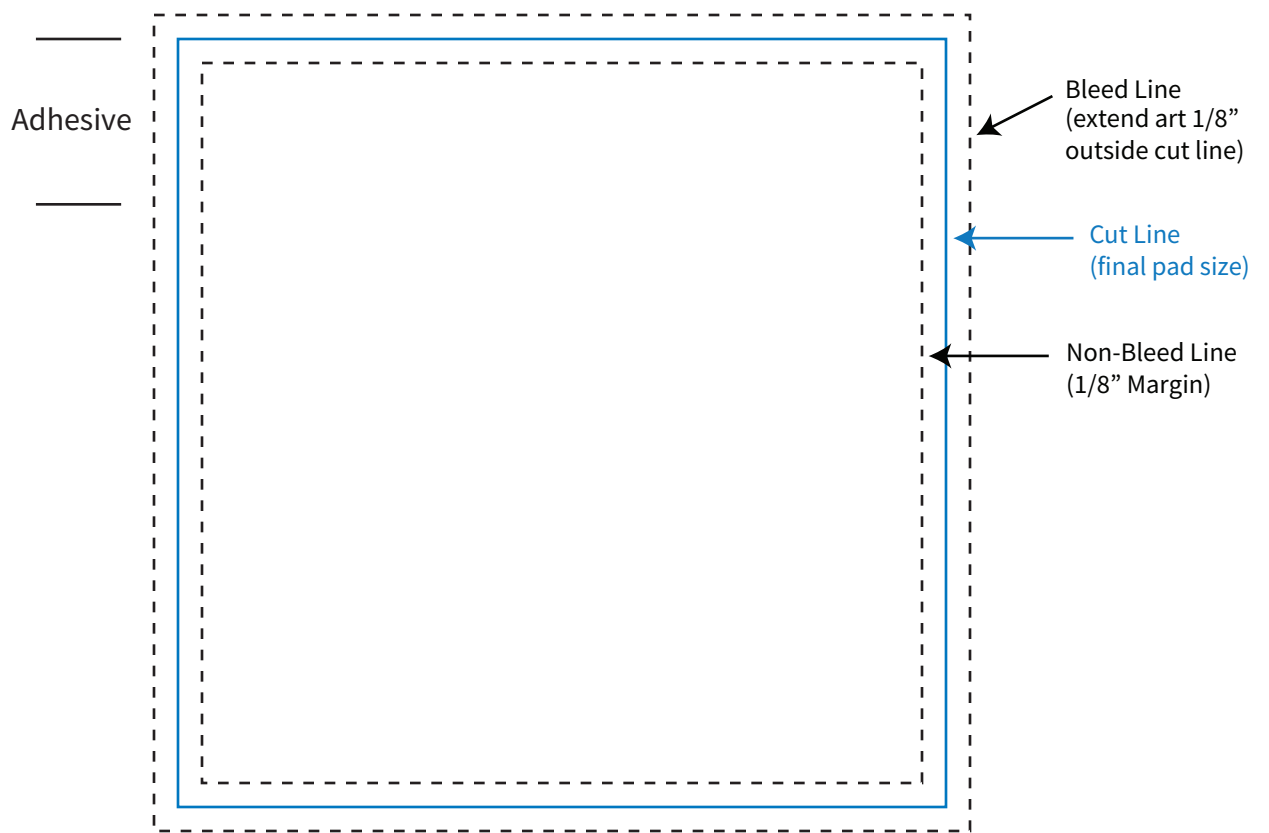

Imprint Area: 3.75" x 3.75"
Trim Size: 4" x 4"

PHANTOM IMPRINT: 5-10% tints work best in most situations. Text may become illegible when printed as a phantom.