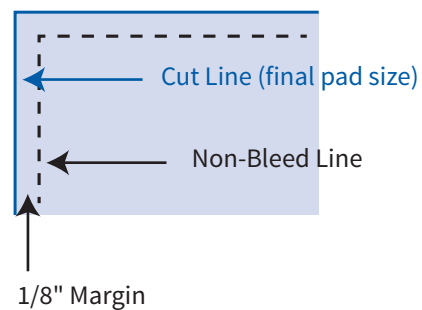

Imprint Area: 4.75" x 2.75"
Trim Size: 5" x 3"

NON-BLEED

Imprint Area: 4.75" x 2.75"
Trim Size: 5" x 3"

BLEED