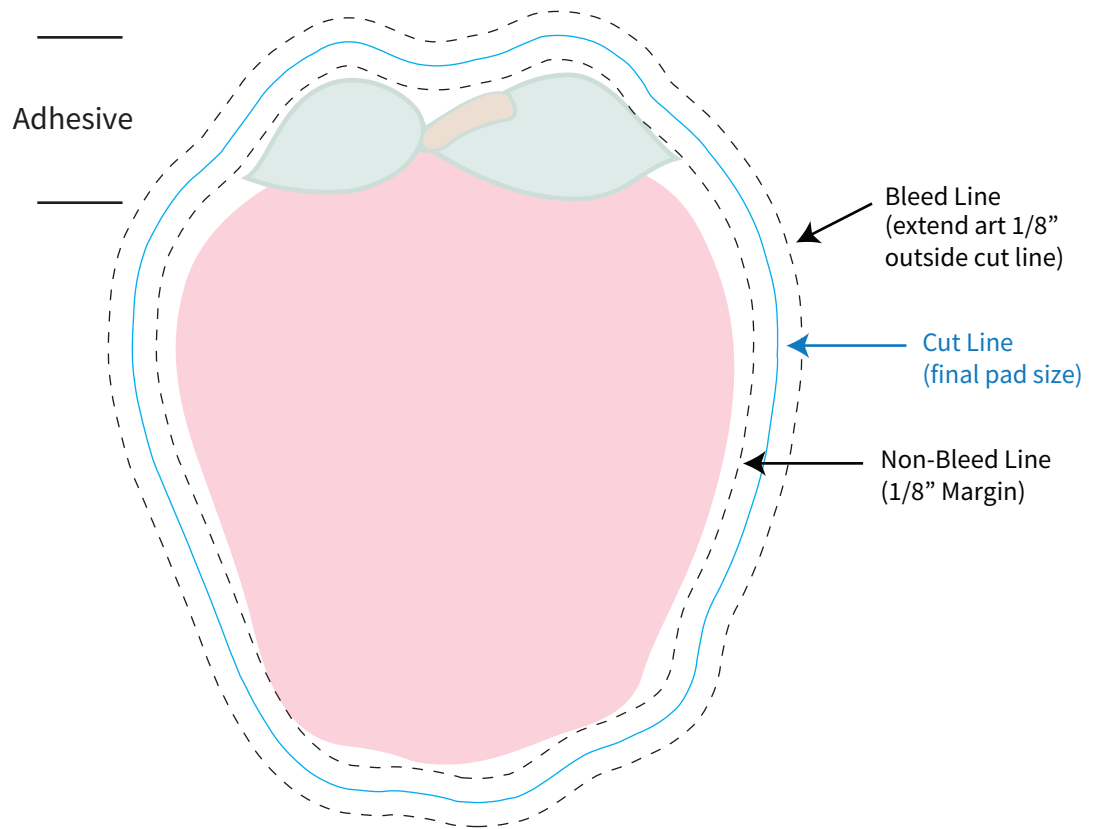

Imprint Area: **see below**
Trim Size: 3.375" X 4"

PHANTOM IMPRINT: 5-10% tints work best in most situations. Text may become illegible when printed as a phantom.