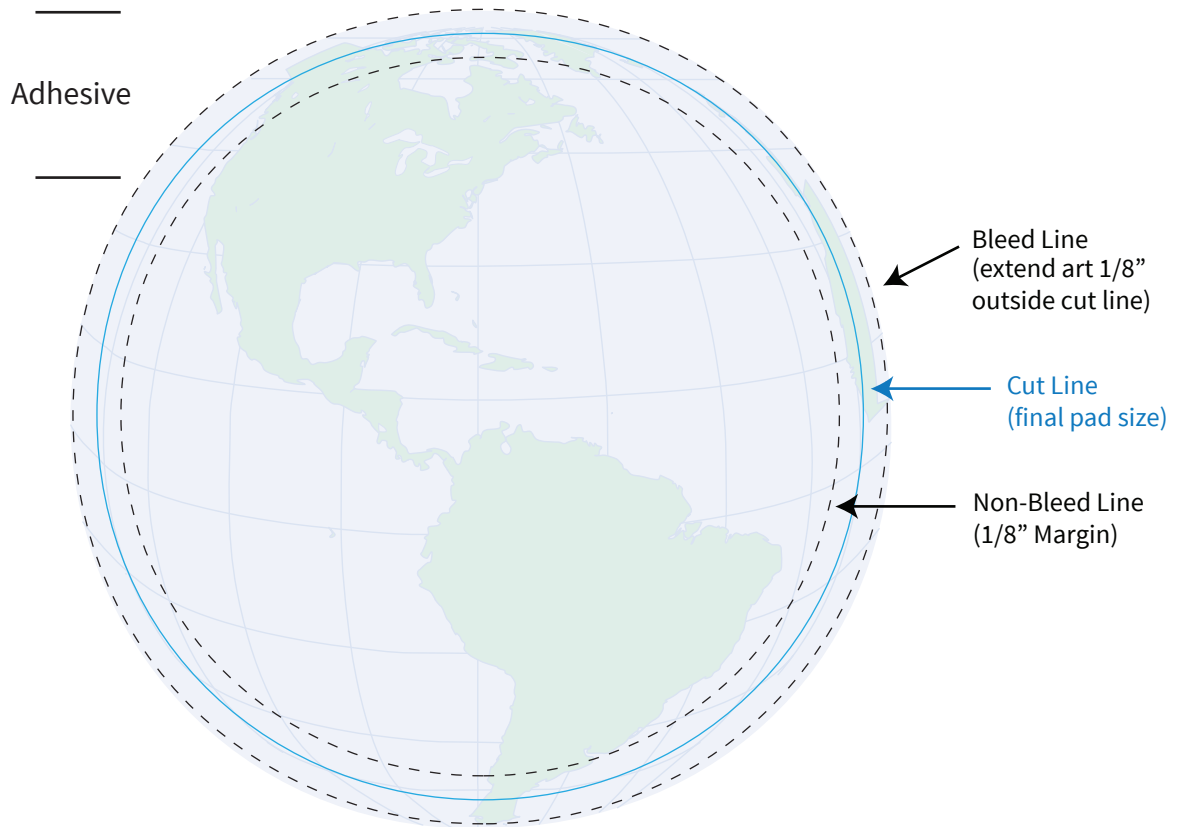

Imprint Area: **see below**
Trim Size: 4" x 4"

PHANTOM IMPRINT: 5-10% tints work best in most situations. Text may become illegible when printed as a phantom.