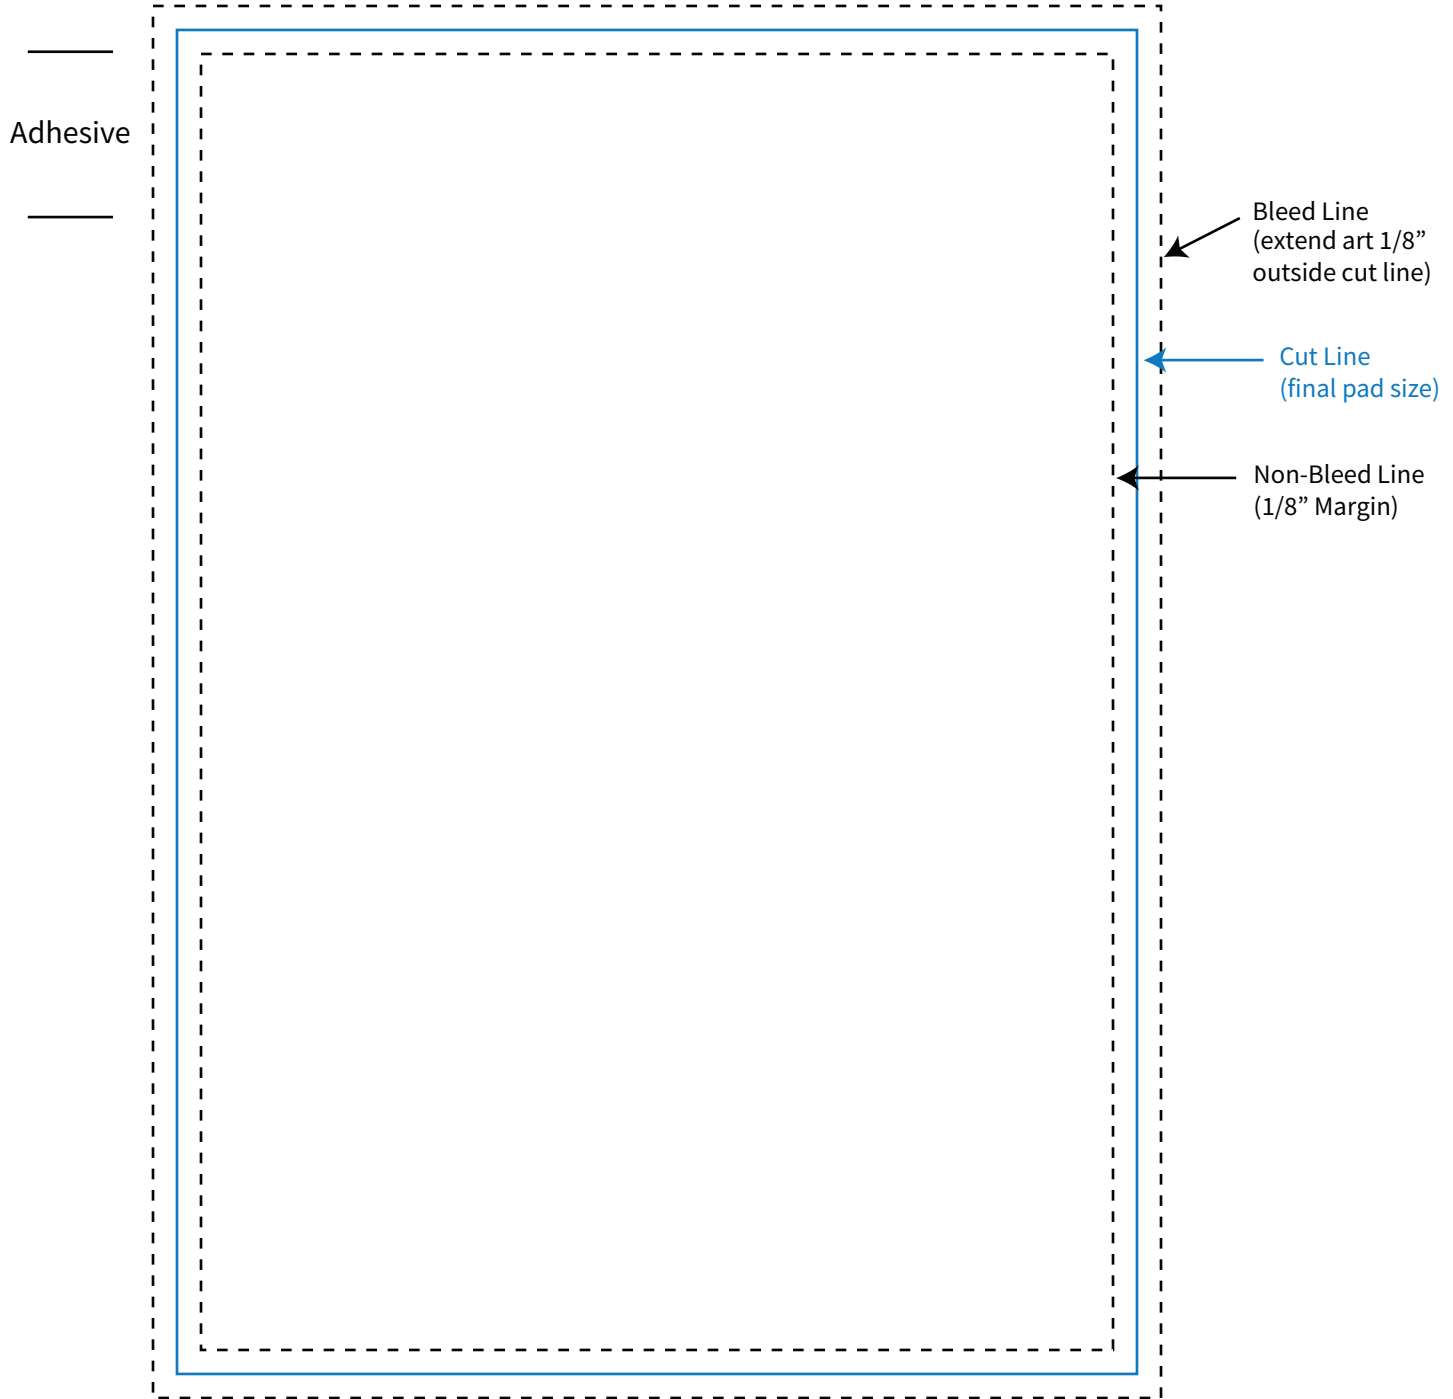

Imprint Area: 4.75" x 6.75"
Trim Size: 5" x 7"

PHANTOM IMPRINT: 5-10% tints work best in most situations. Text may become illegible when printed as a phantom.