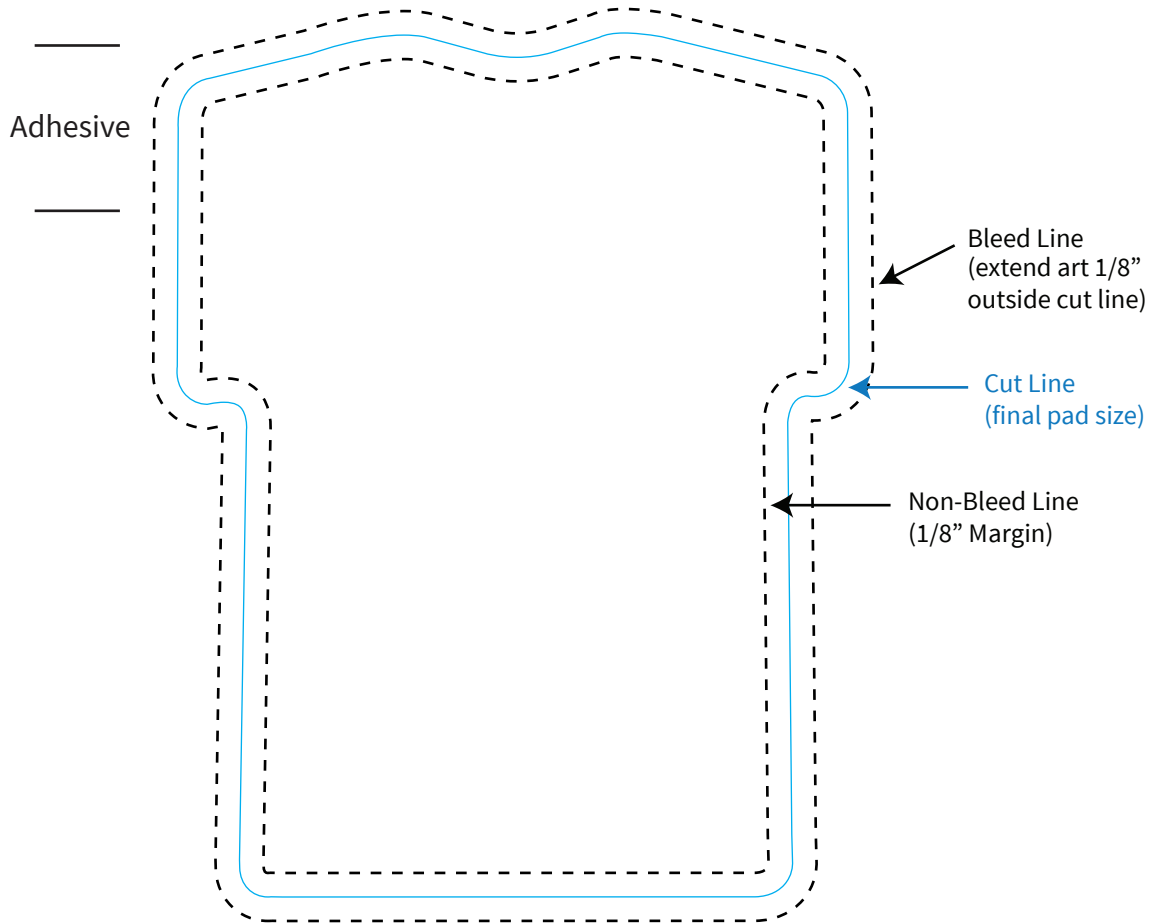

Imprint Area: **see below**
Trim Size: 3.5" x 4.5" approx

PHANTOM IMPRINT: 5-10% tints work best in most situations. Text may become illegible when printed as a phantom.