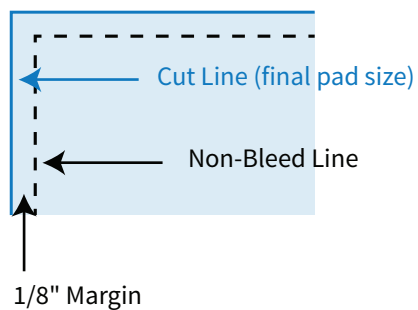

Imprint Area: 2.75" x 2.75"
Trim Size: 3" x 3"

NON-BLEED

Imprint Area: 2.75" x 2.75"
Trim Size: 3" x 3"

BLEED