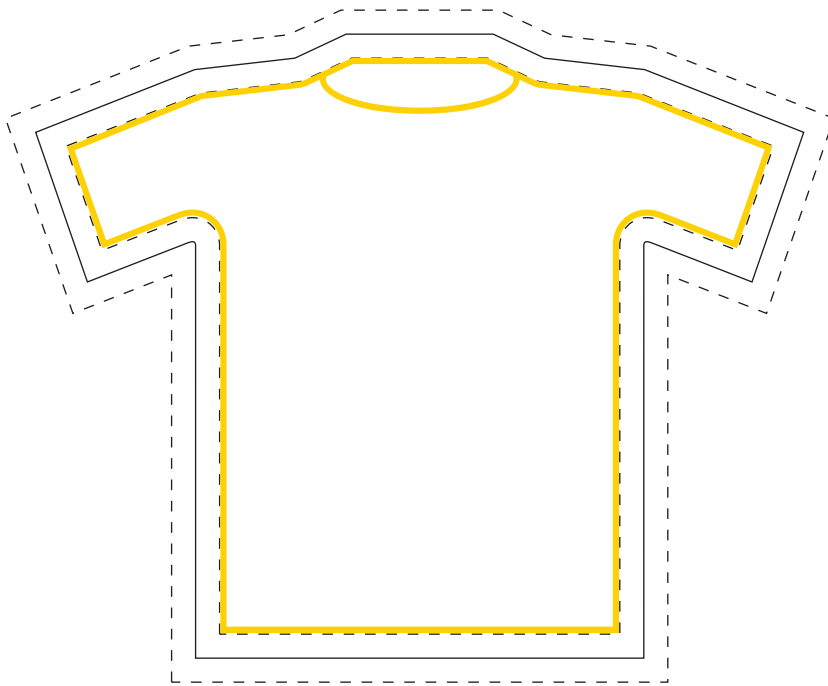

Imprint Area: 3.68" X 3"
Trim Size: 4" x 3.25"

BLEED