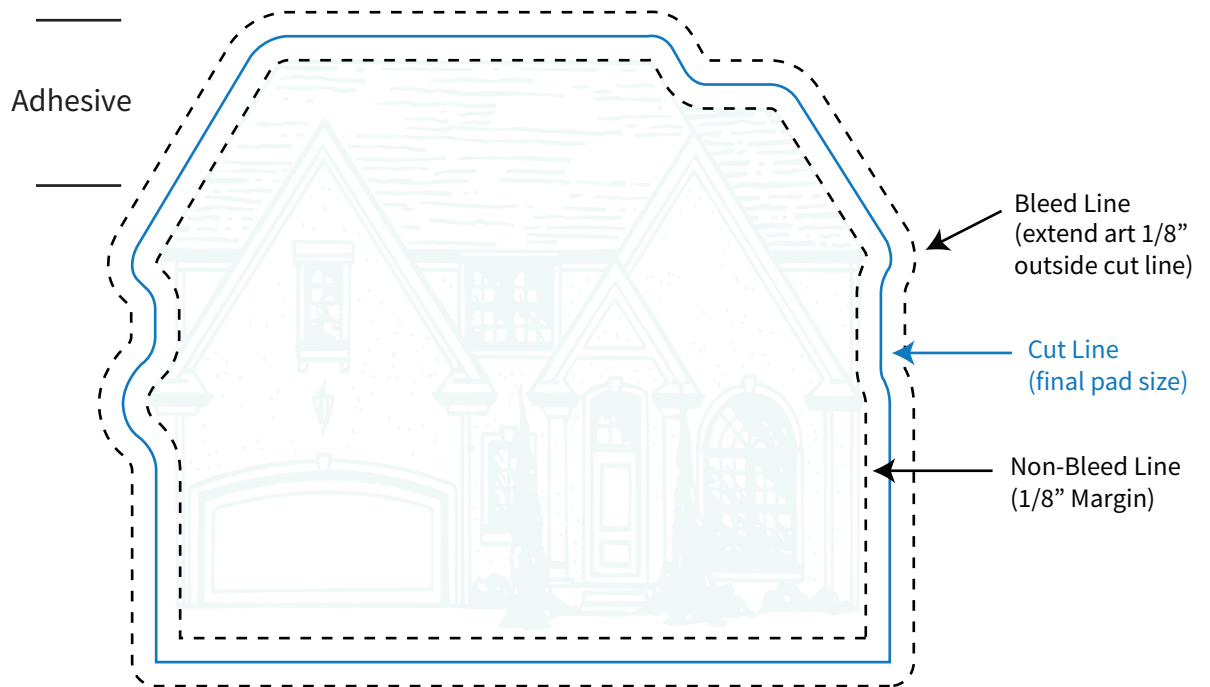

Imprint Area: **see below**
Trim Size: 4" x 3.25" approx

PHANTOM IMPRINT: 5-10% tints work best in most situations. Text may become illegible when printed as a phantom.