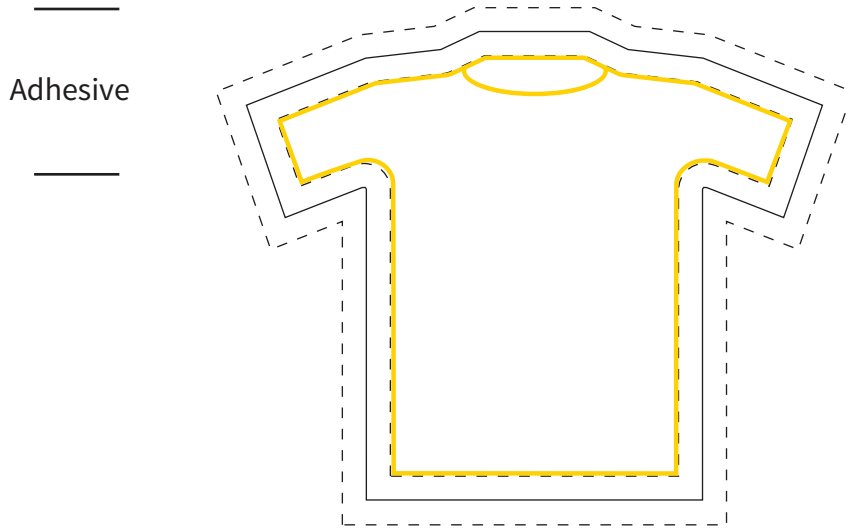

Imprint Area: 2.68" X 2.19"  
Trim Size: 3" x 2.44"

### BLEED