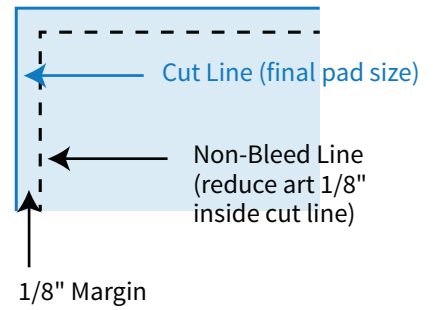

# Artwork Template

1.75" x 7" Adhesive Note Pad

Item# BM1220

Imprint Area: 1.5" x 6.75"  
Trim Size: 1.75" x 7"

## NON-BLEED

—  
Adhesive  
—

**PHANTOM IMPRINT:** 5-10% tints work best in most situations. Text may become illegible when printed as a phantom.