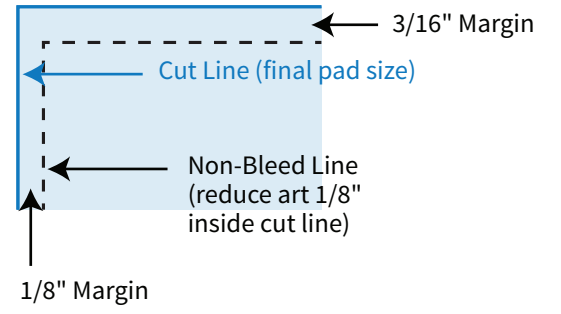

### SIDES

Imprint Area: 3.75" x 3.625"  
Trim Size: 4" x 4" x 4"

Imprint for Front

Imprint for Left

Imprint for Back

Imprint for Right

### NON-BLEED