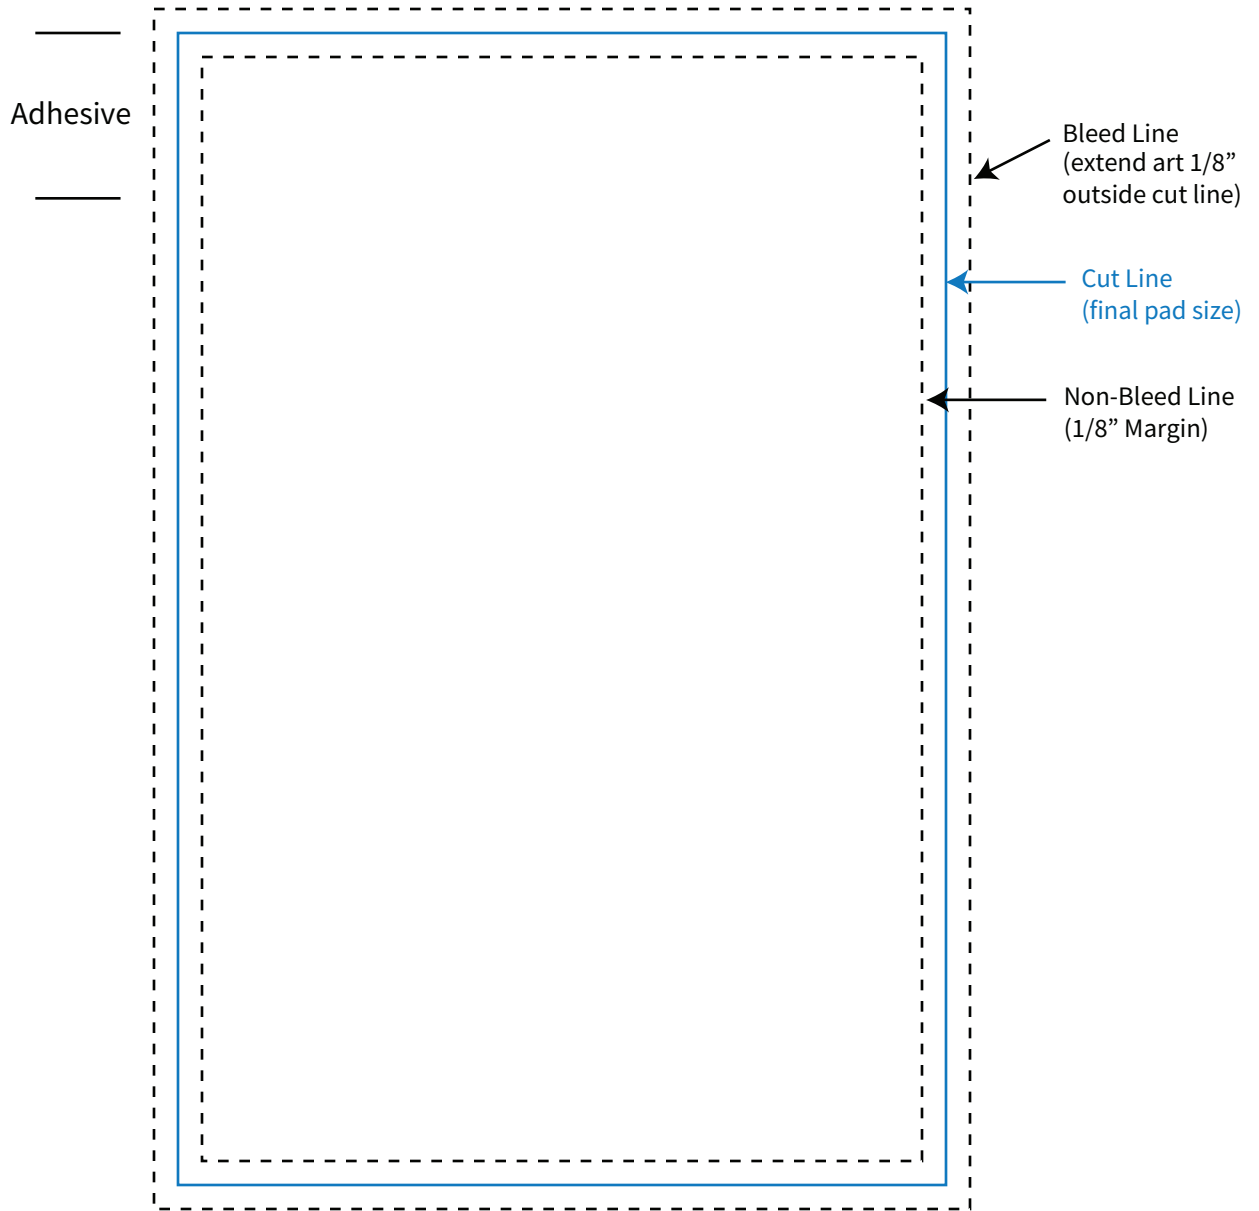

Imprint Area: 3.75" x 5.75"

Trim Size: 4" x 6"

**PHANTOM IMPRINT:** 5-10% tints work best in most situations. Text may become illegible when printed as a phantom.