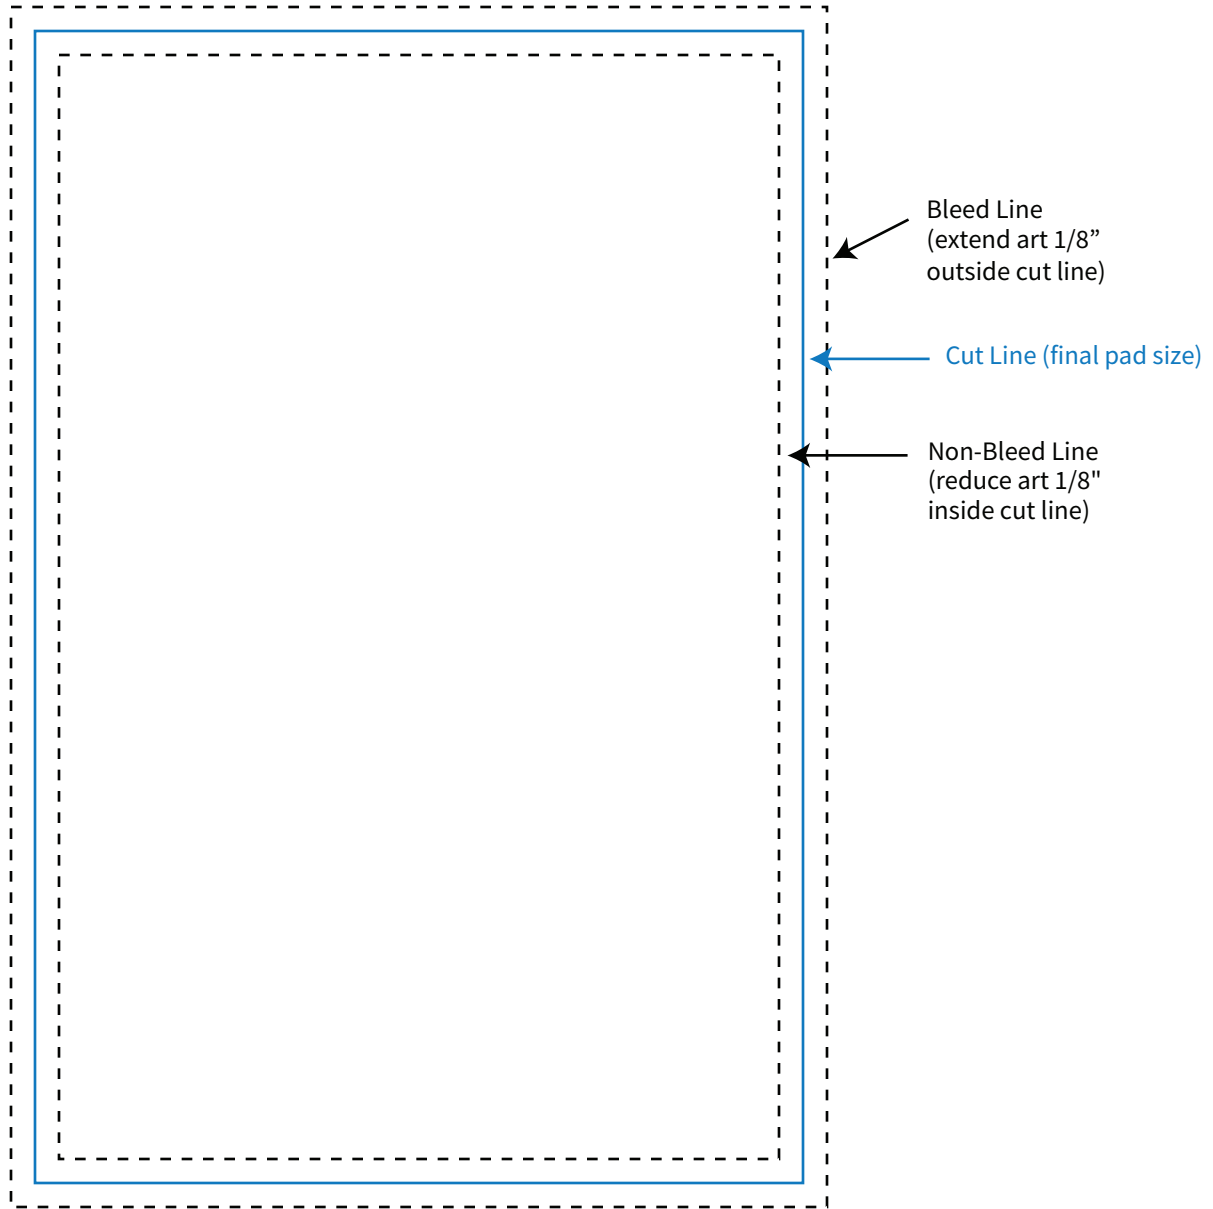

Imprint Area: 3.75" x 5.75"

Trim Size: 4" x 6"

**PHANTOM IMPRINT:** 5-10% tints work best in most situations. Text may become illegible when printed as a phantom.