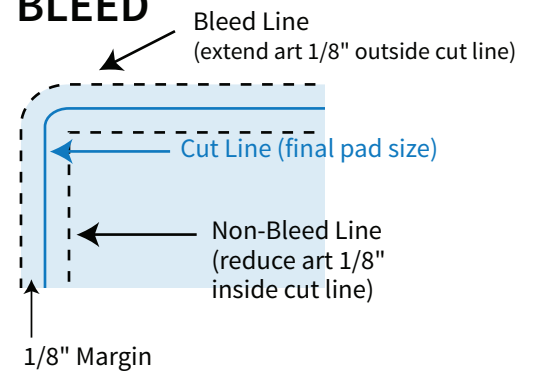

Artwork Template

3" x 5 7/8" Calendar Pad Decal

Item# RCP5103

Imprint Area: 2.75" x 1.75"
Trim Size: 3" x 2.5"

BLEED

Bleed Line
(extend art 1/8" outside cut line)

Cut Line (final pad size)

Non-Bleed Line
(reduce art 1/8"
inside cut line)

1/8" Margin