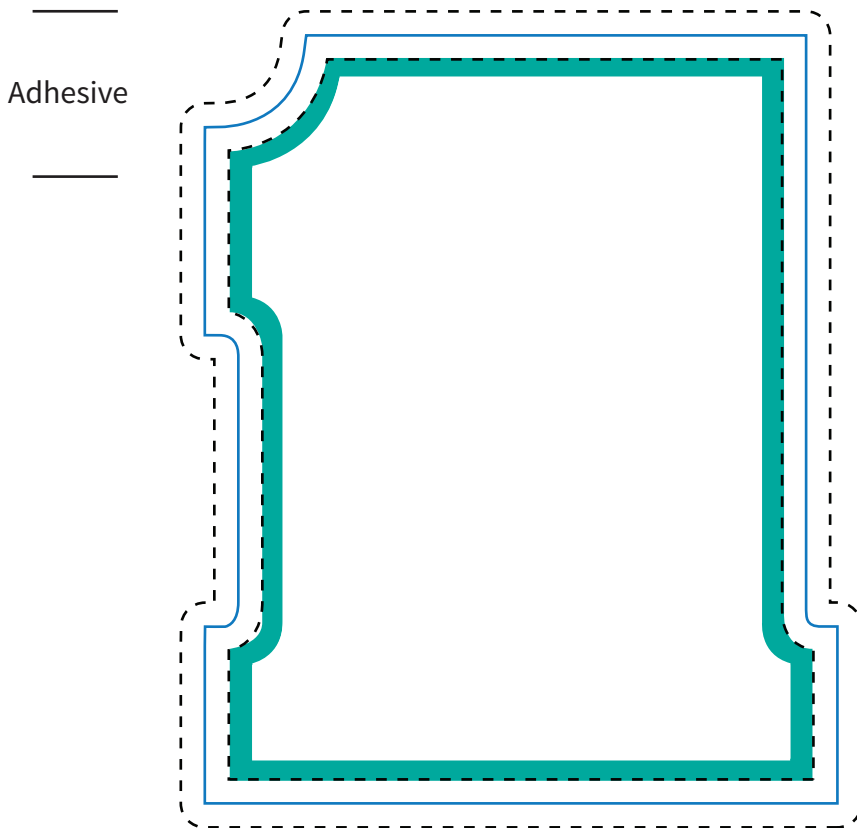

Imprint Area: see below

Trim Size: 3.25 x 4

BLEED