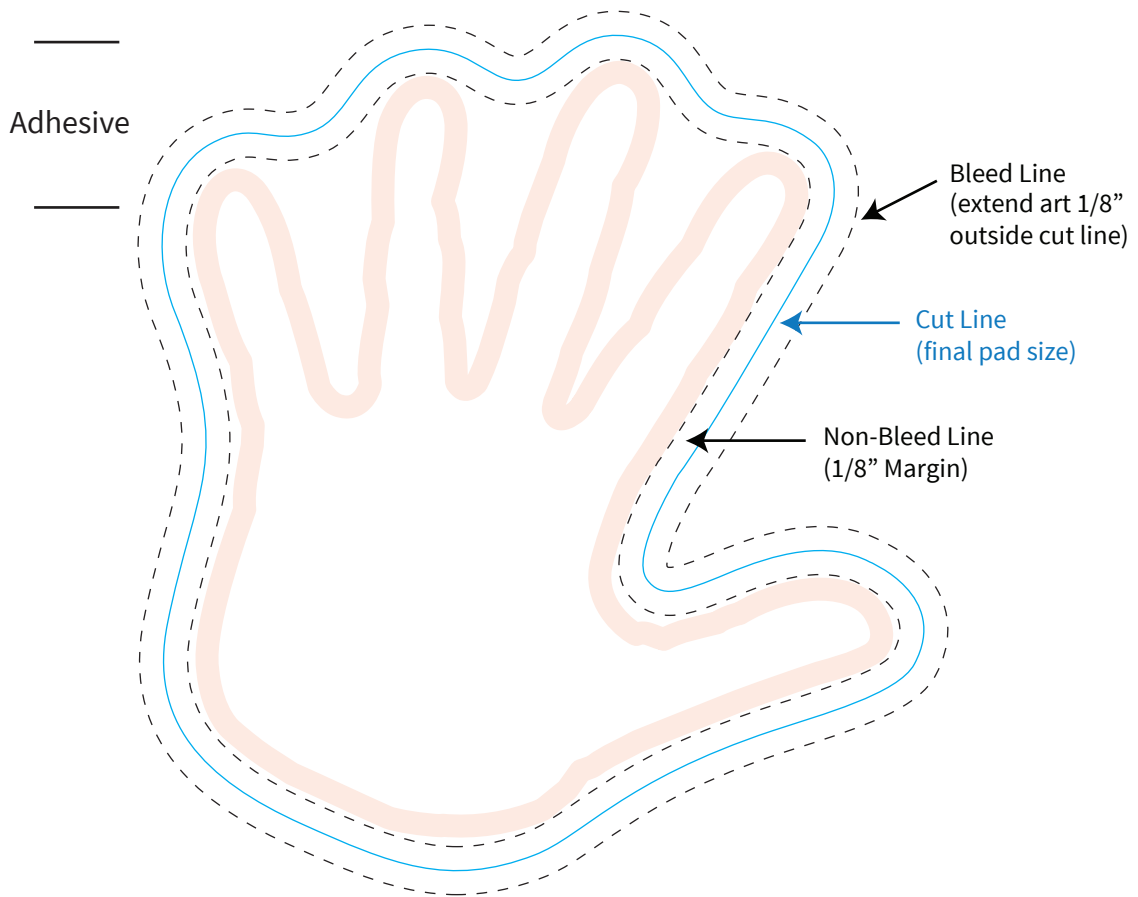

Imprint Area: **see below**
Trim Size: 4" x 4.375" approx

PHANTOM IMPRINT: 5-10% tints work best in most situations. Text may become illegible when printed as a phantom.