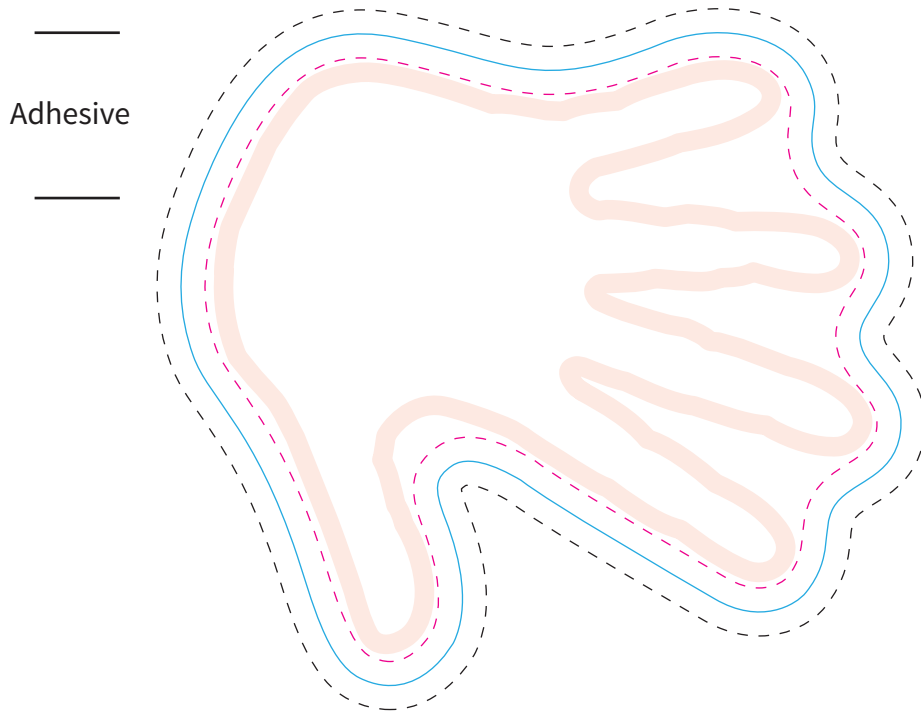

Imprint Area: 3.5" X 3.15"

Trim Size: 3.75" X 3.4"

### BLEED