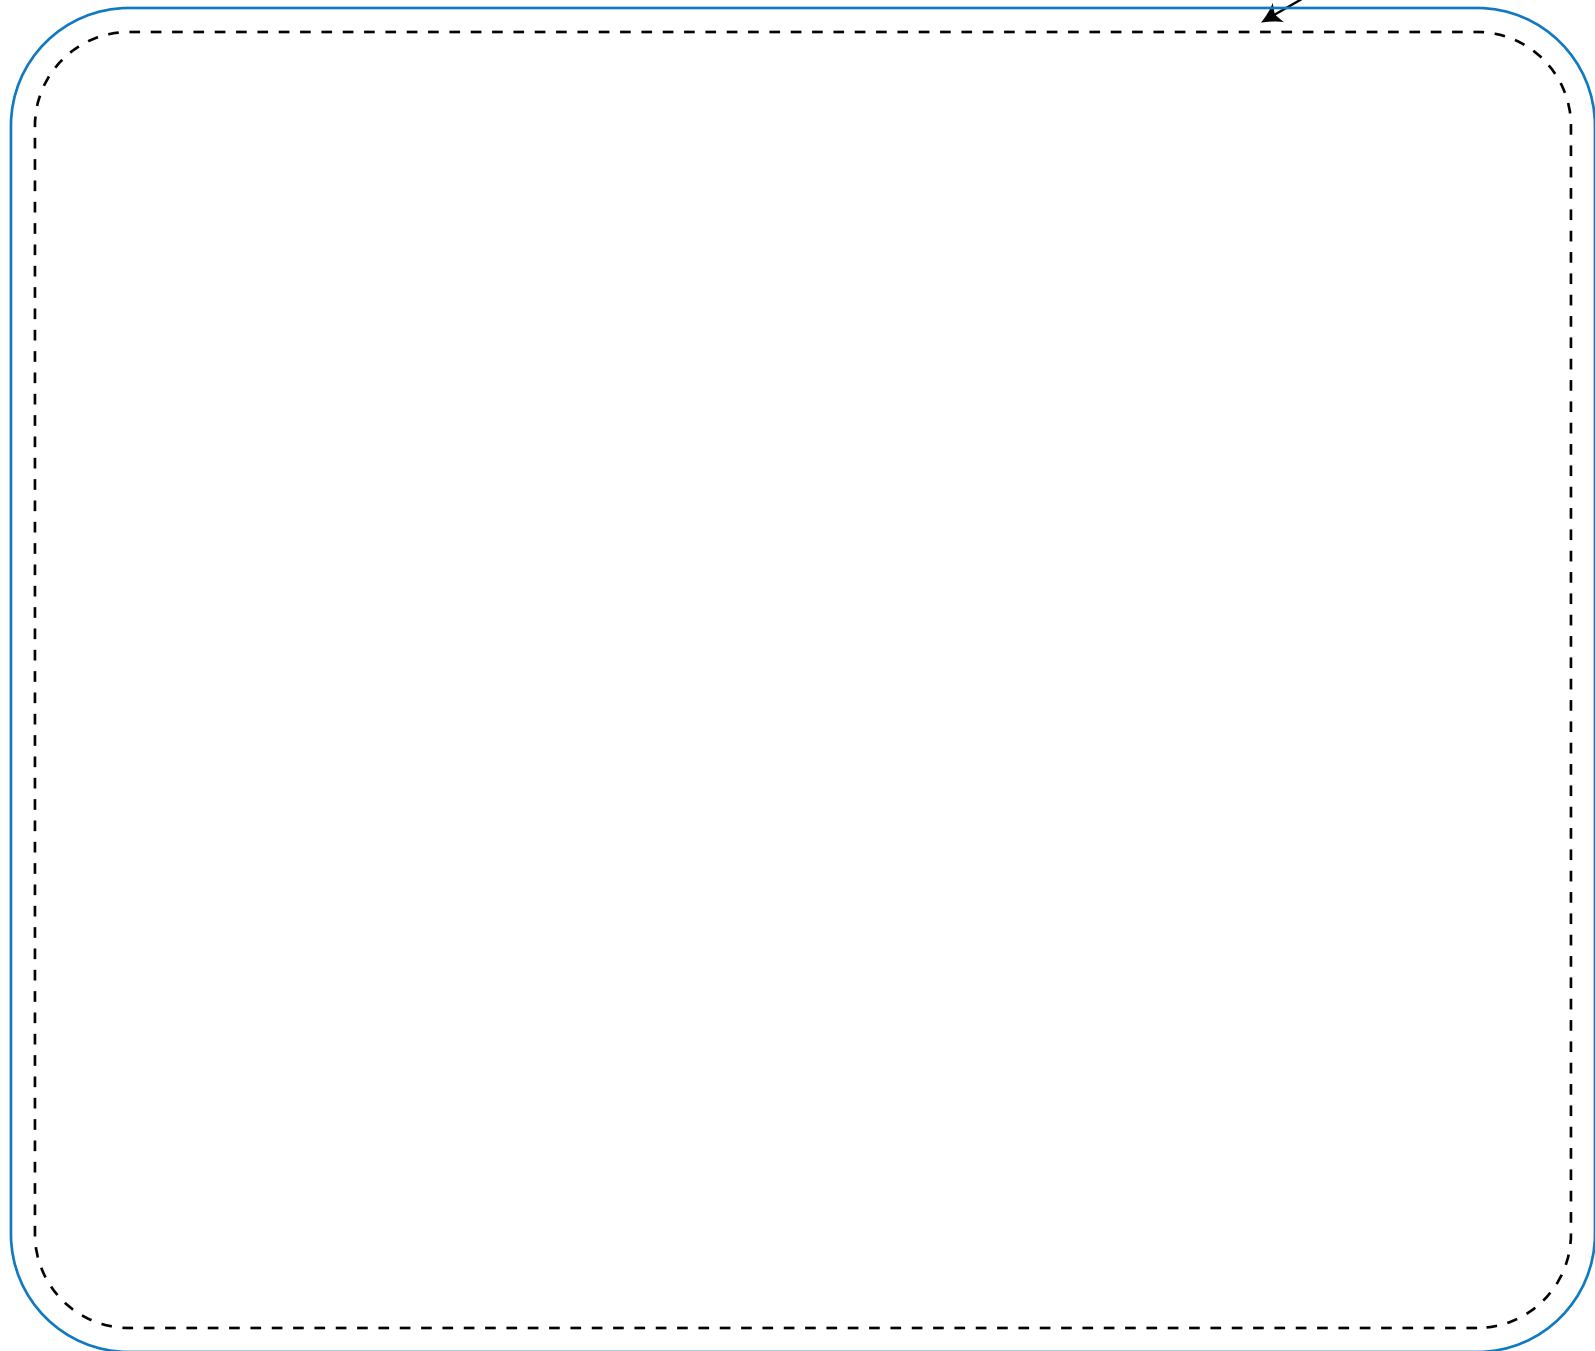

Imprint Area: 8" x 6.75"
Trim Size: 8.25" x 7"

Non-Bleed Line
(reduce art 1/8"
inside cut line)

Cut Line
(final
pad size)

PHANTOM IMPRINT: 5-10% tints work best in most situations. Text may become illegible when printed as a phantom.