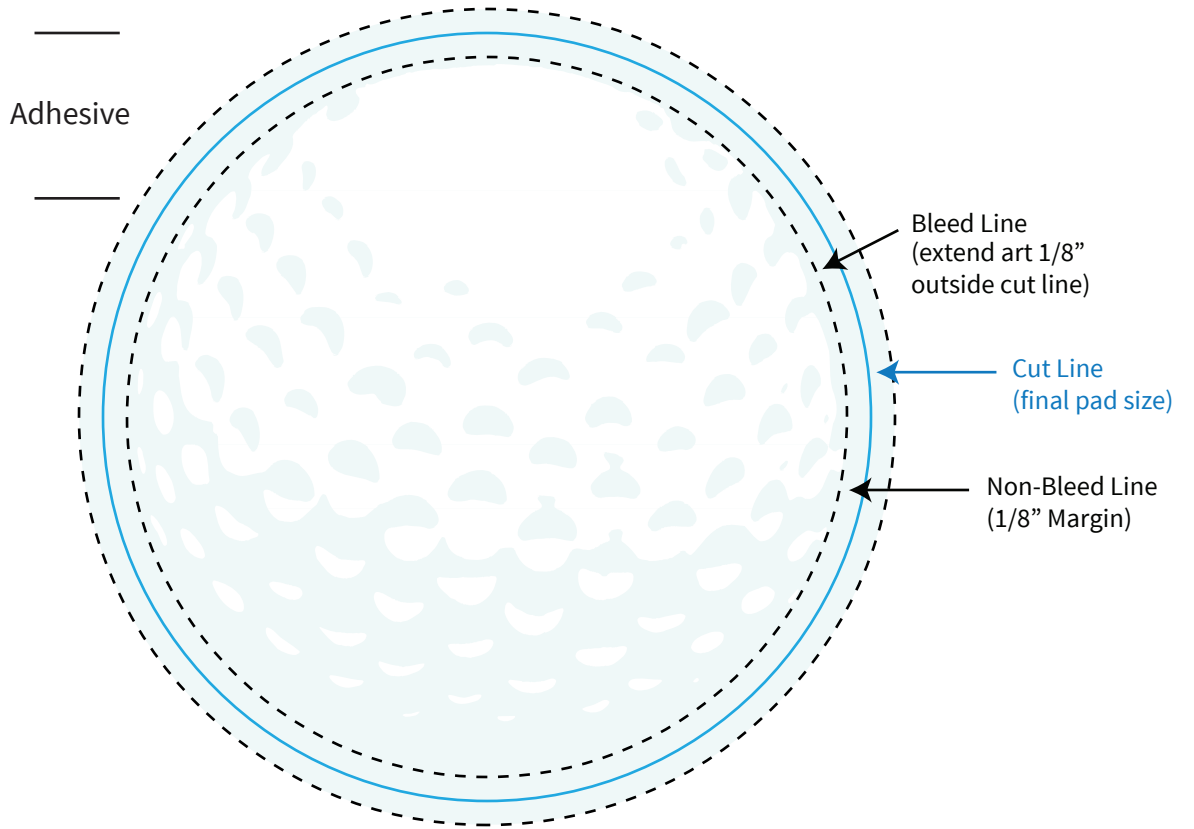

Imprint Area: **see below**
Trim Size: 4" x 4"

PHANTOM IMPRINT: 5-10% tints work best in most situations. Text may become illegible when printed as a phantom.