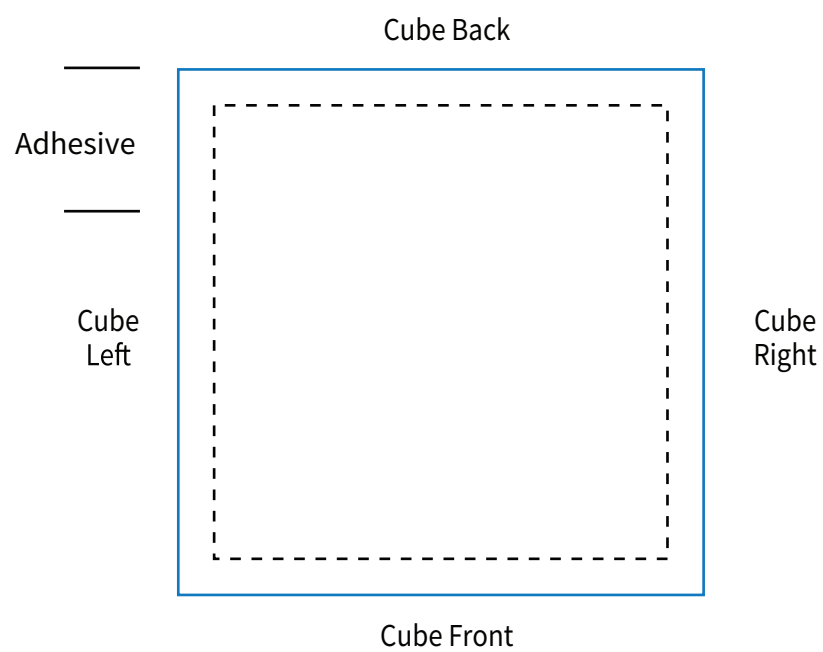

SIDES

Imprint Area: 2.5" x 2.375"
Trim Size: 2.75" x 2.75" x 2.75"

SHEET

Imprint Area: 2.375" x 2.375"
Trim Size: 2.75" x 2.75" x 2.75"

Bleed Not Allowed.

PHANTOM IMPRINT: 5-10% tints work best in most situations. Text may become illegible when printed as a phantom.