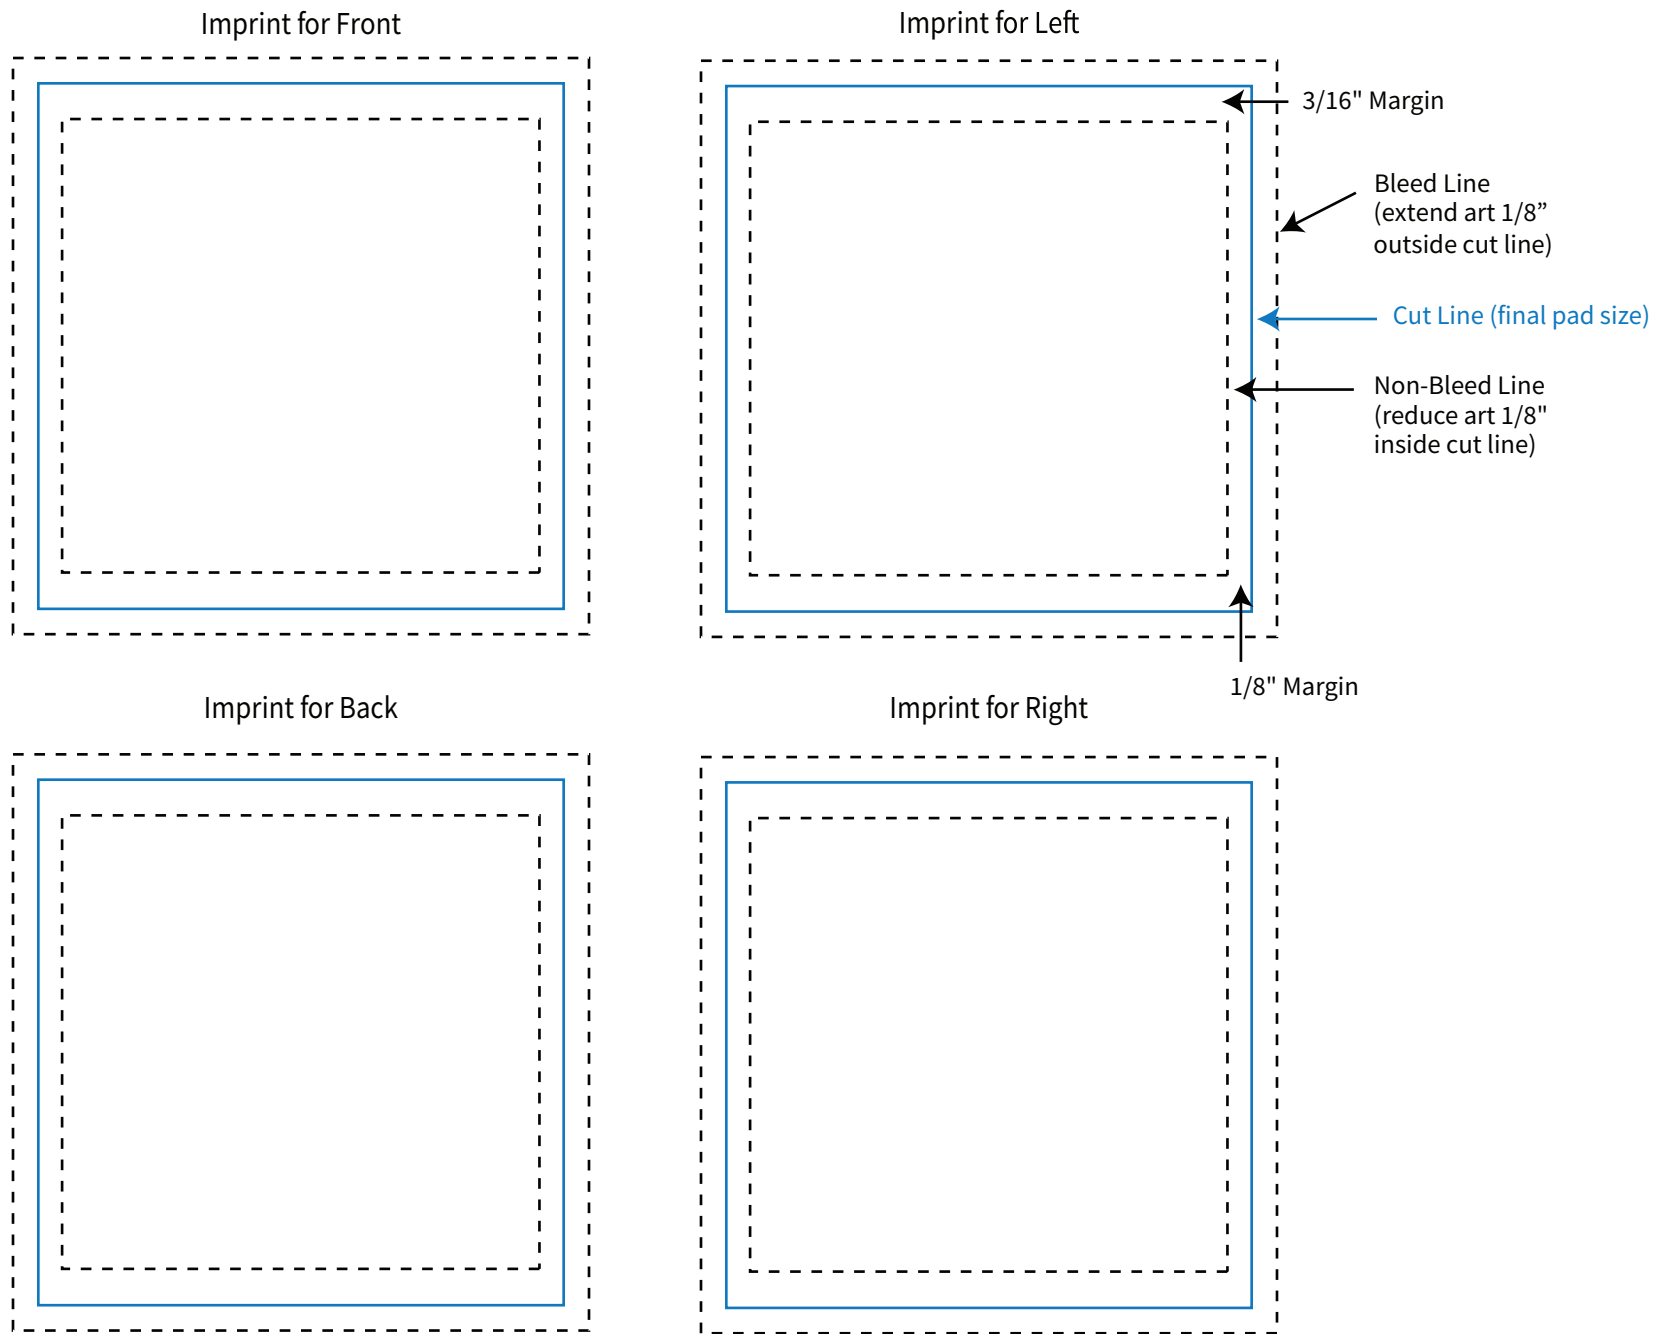

SIDES

Imprint Area: 2.5" x 2.375"
Trim Size: 2.75" x 2.75" x 2.75"

SHEET

Imprint Area: 2.375" x 2.375"
Trim Size: 2.75" x 2.75" x 2.75"

Bleed Not Allowed.

PHANTOM IMPRINT: 5-10% tints work best in most situations. Text may become illegible when printed as a phantom.