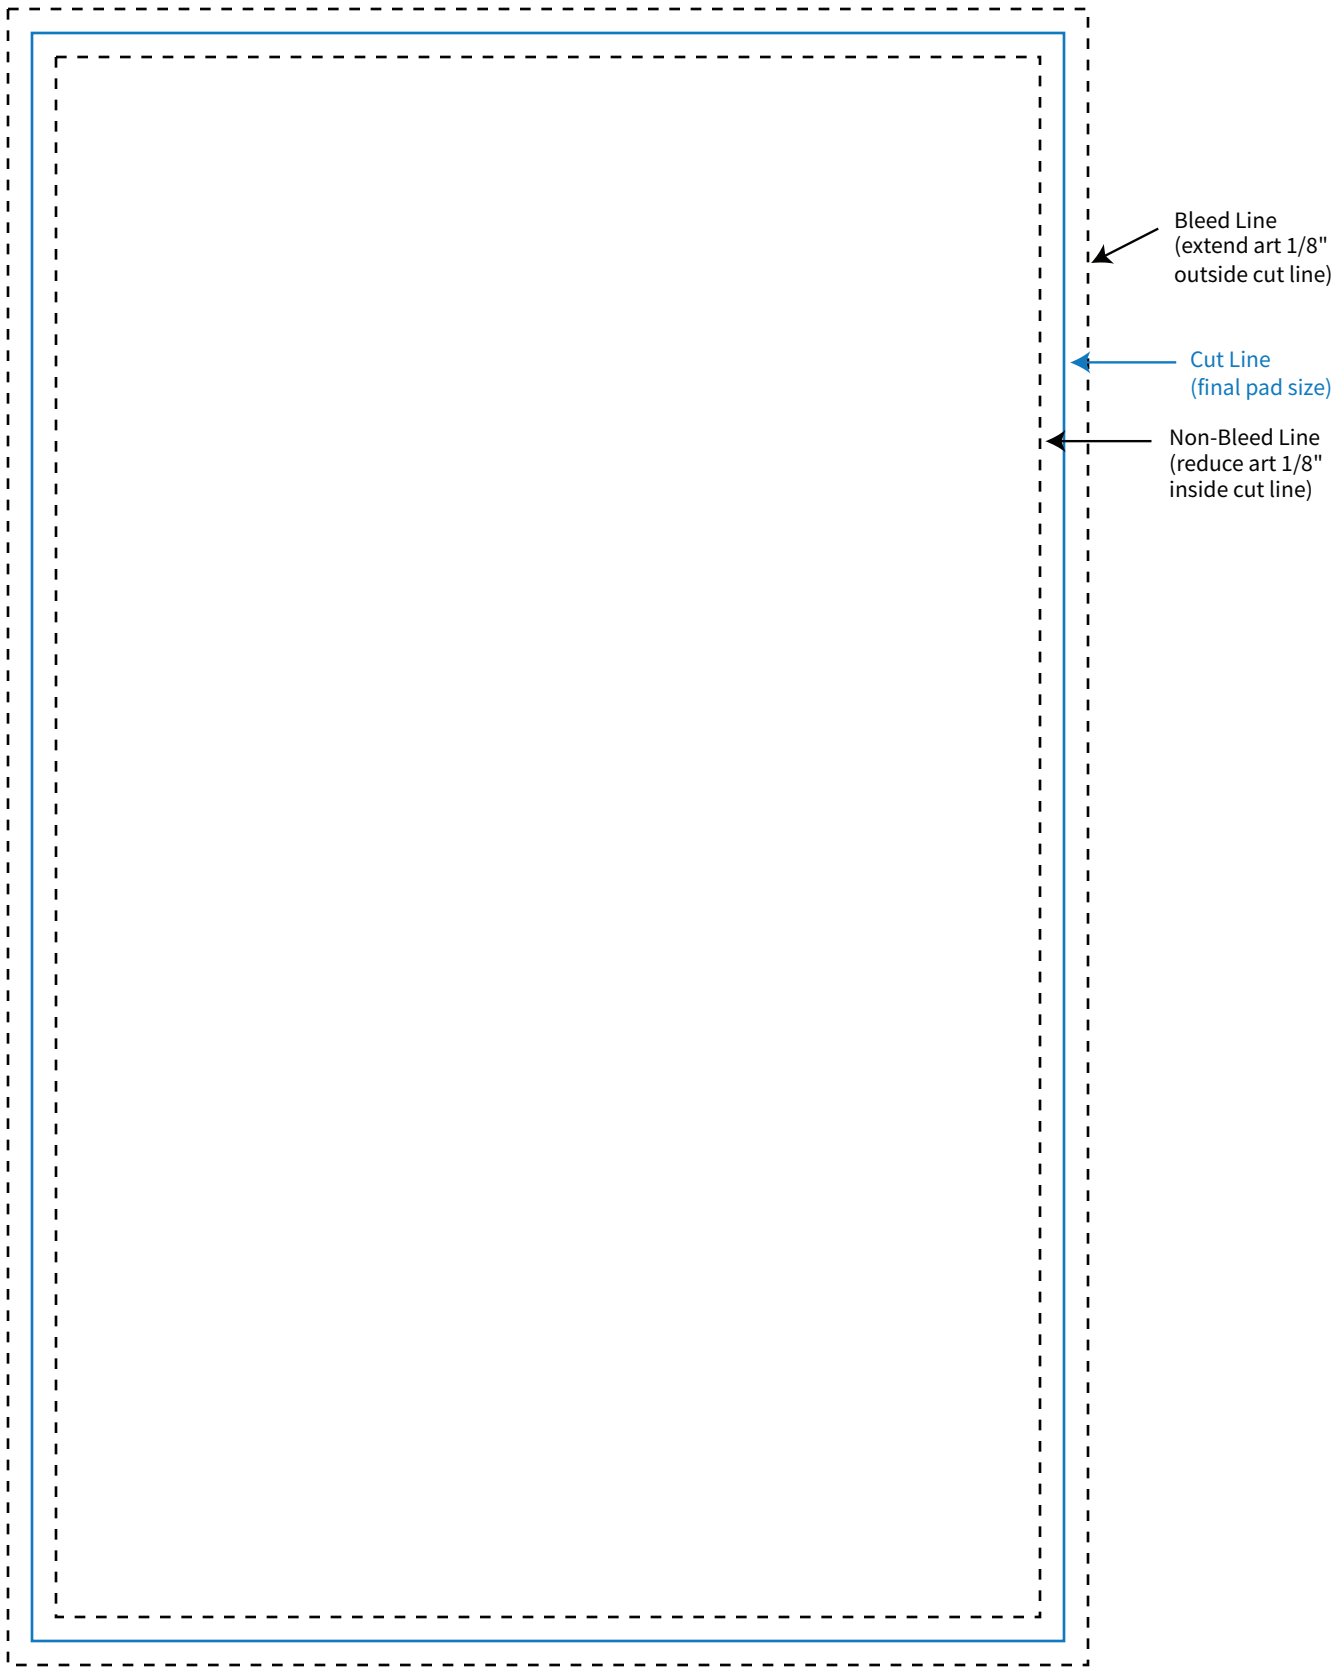

Imprint Area: 5.125" x 8.125"
Trim Size: 5.375" x 8.375"

PHANTOM IMPRINT: 5-10% tints work best in most situations. Text may become illegible when printed as a phantom.