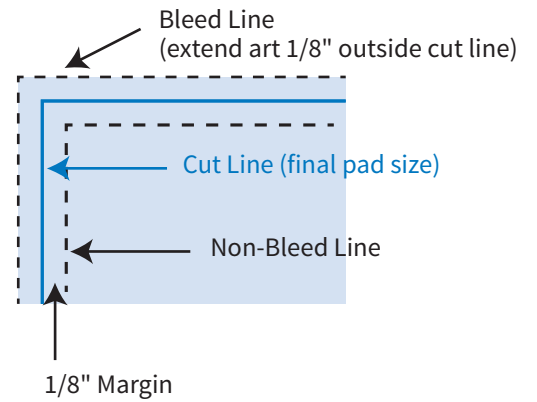

# Artwork Template

4" x 3" Adhesive Note Pad

Item# C1216, C1215

Imprint Area: 3.75" x 2.75"  
Trim Size: 4" x 3"

## BLEED

**PHANTOM IMPRINT:** 5-10% tints work best in most situations. Text may become illegible when printed as a phantom.