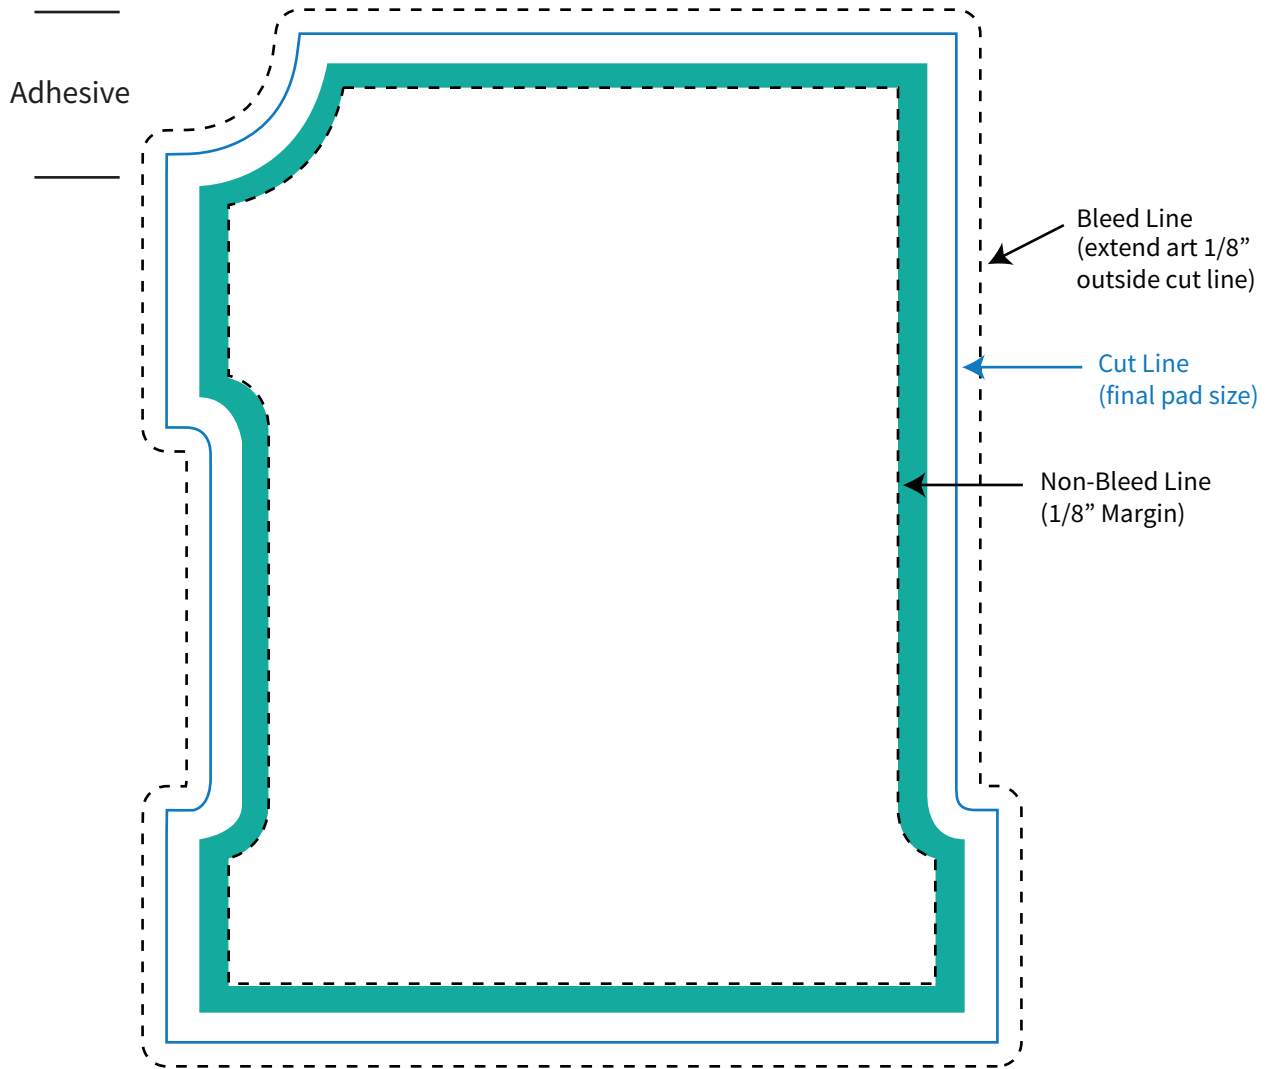

Imprint Area: **see below**
Trim Size: 4.375 x 5.25

PHANTOM IMPRINT: 5-10% tints work best in most situations. Text may become illegible when printed as a phantom.