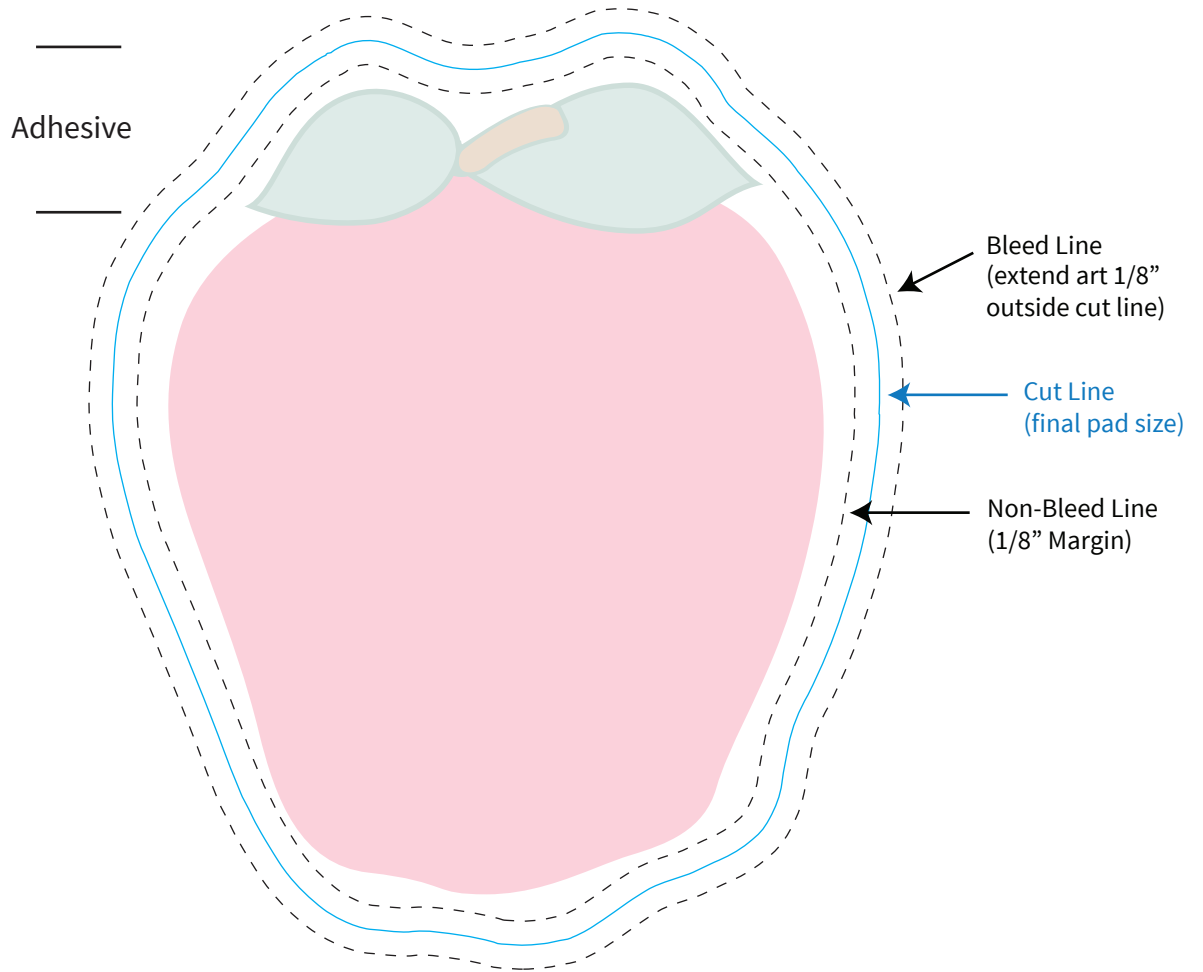

Imprint Area: **see below**
Trim Size: 4" x 4.75"

PHANTOM IMPRINT: 5-10% tints work best in most situations. Text may become illegible when printed as a phantom.