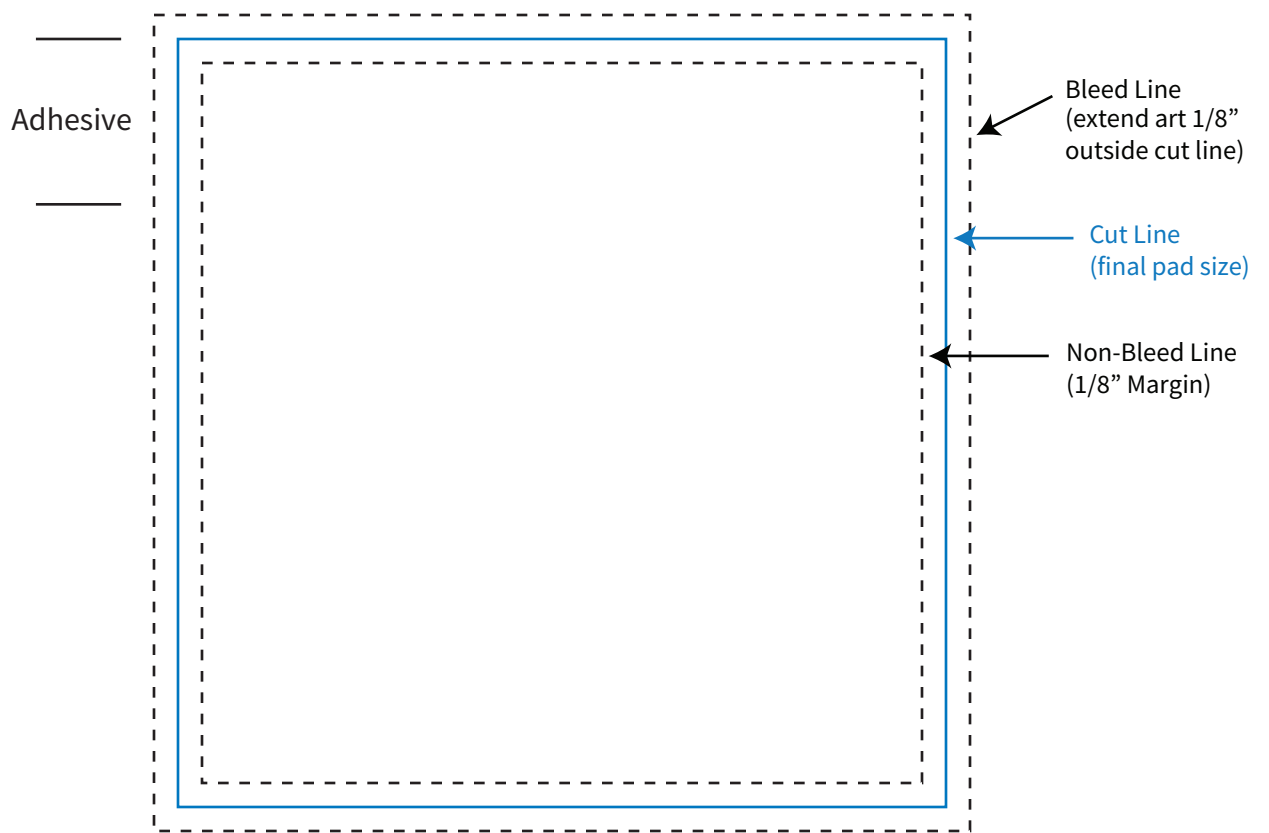

Imprint Area: 3.75" x 3.75"  
Trim Size: 4" x 4"

**PHANTOM IMPRINT:** 5-10% tints work best in most situations. Text may become illegible when printed as a phantom.