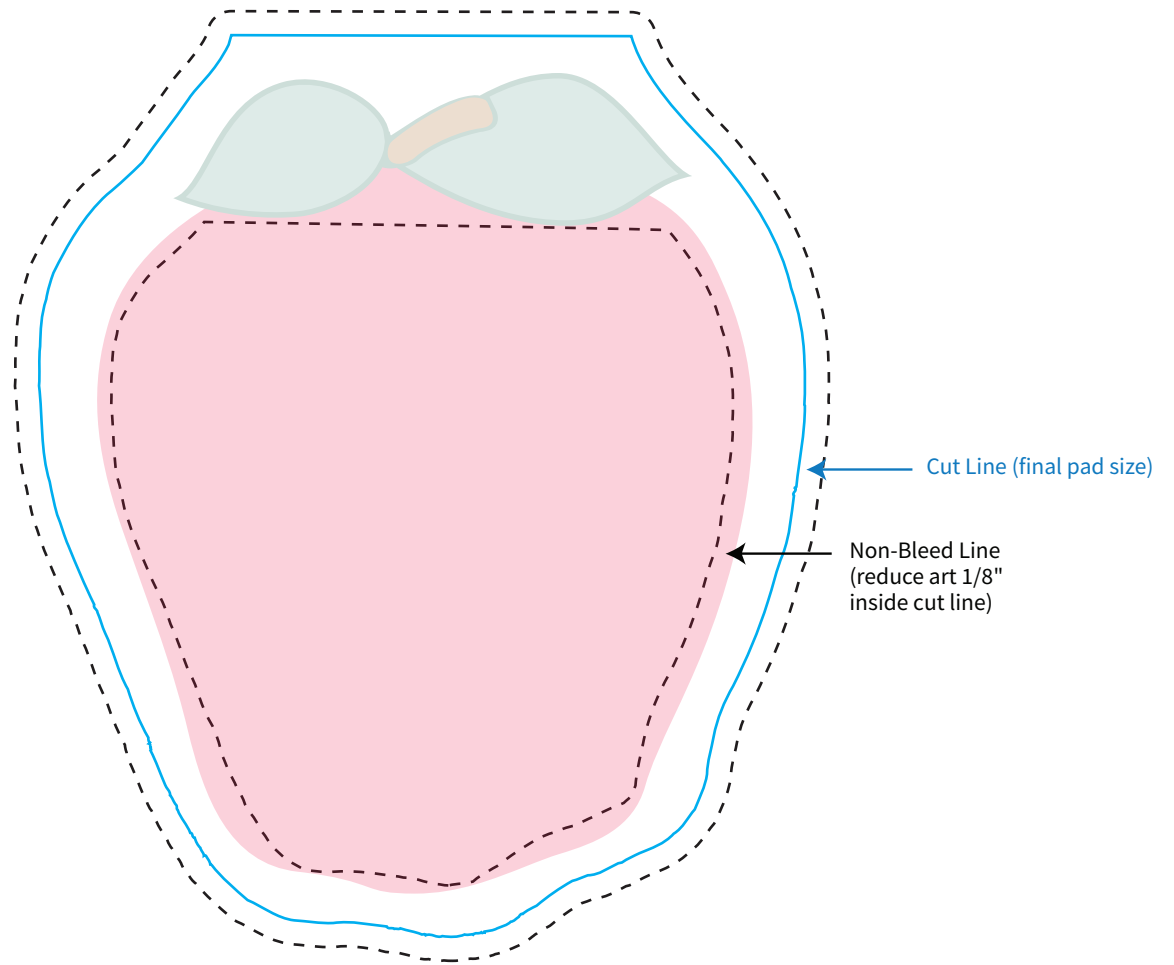

Imprint Area: See Below  
Trim Size: 4" x 4.625" approx

**PHANTOM IMPRINT:** 5-10% tints work best in most situations. Text may become illegible when printed as a phantom.