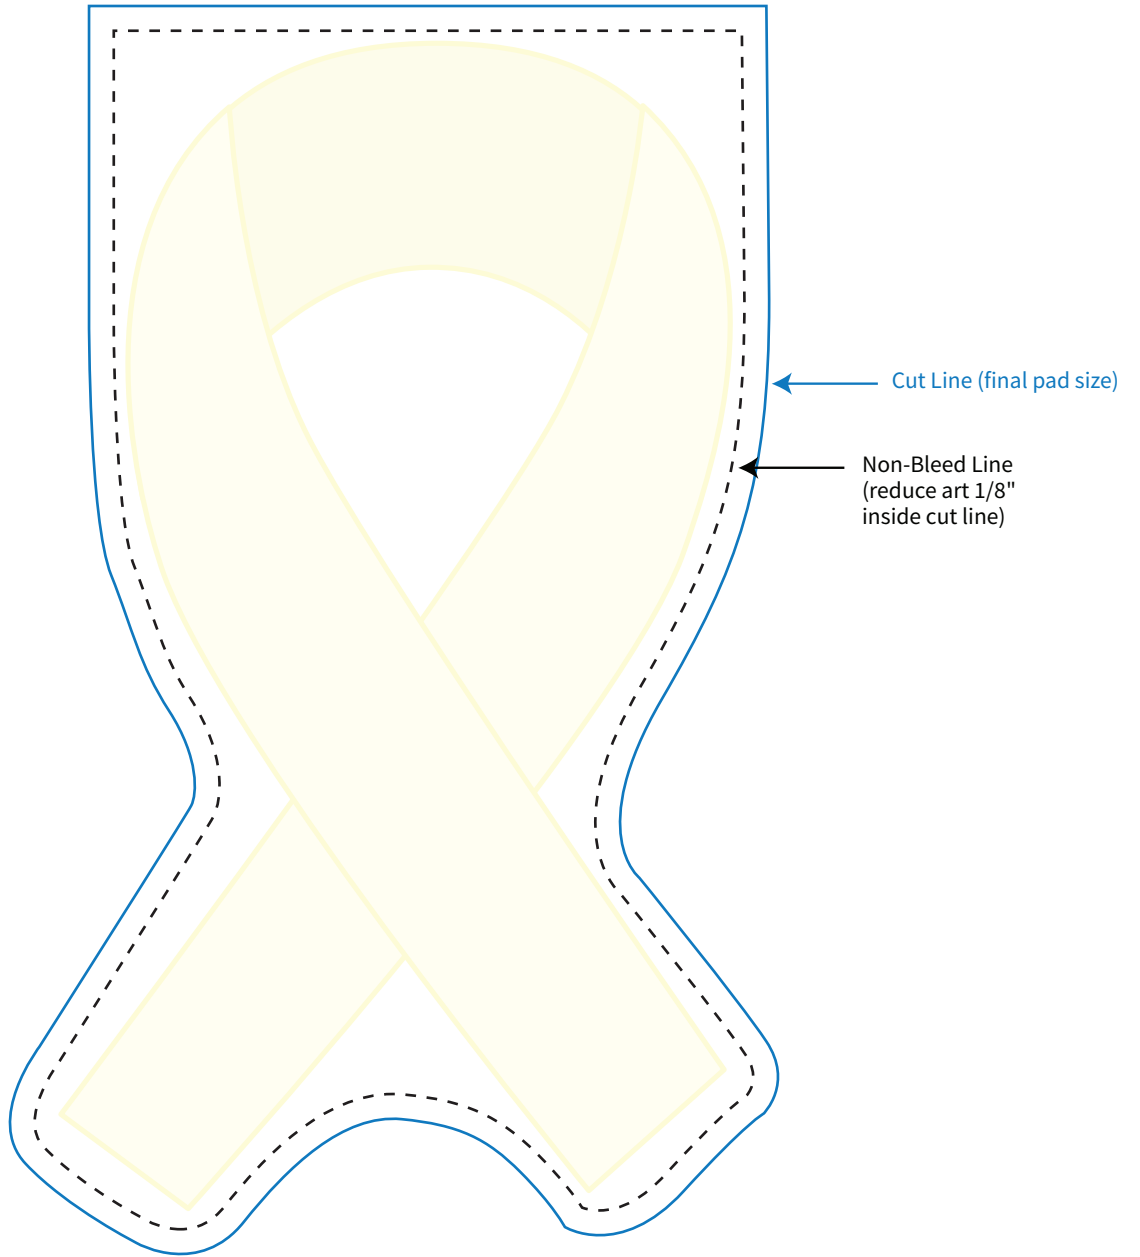

Imprint Area: See Below  
Trim Size: 4" x 6.5"

**PHANTOM IMPRINT:** 5-10% tints work best in most situations. Text may become illegible when printed as a phantom.