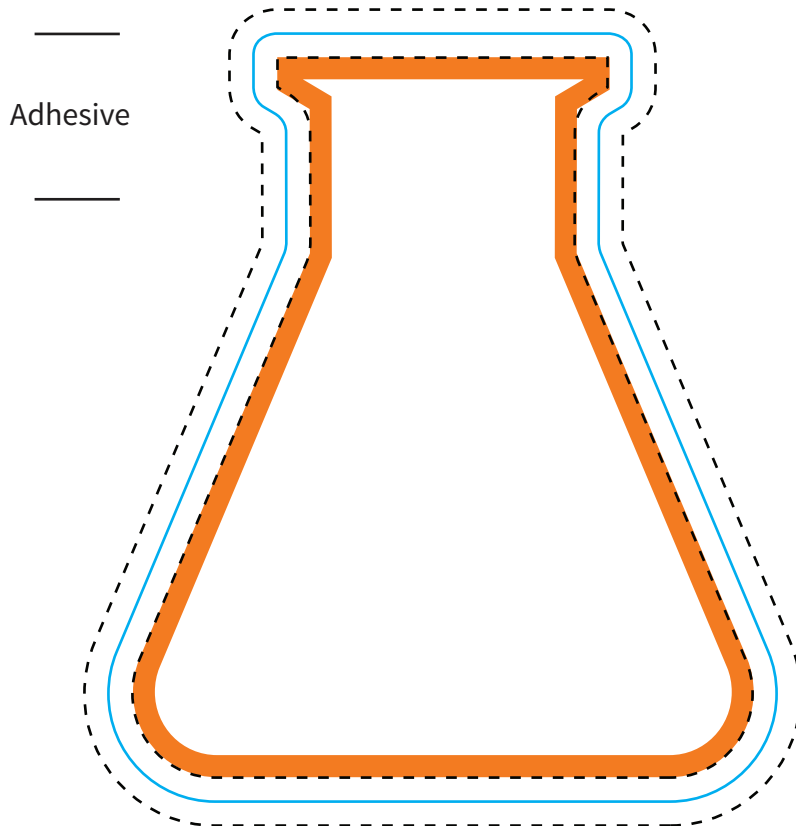

Imprint Area: **see below**

Trim Size: 3.5" X 4" approx

BLEED