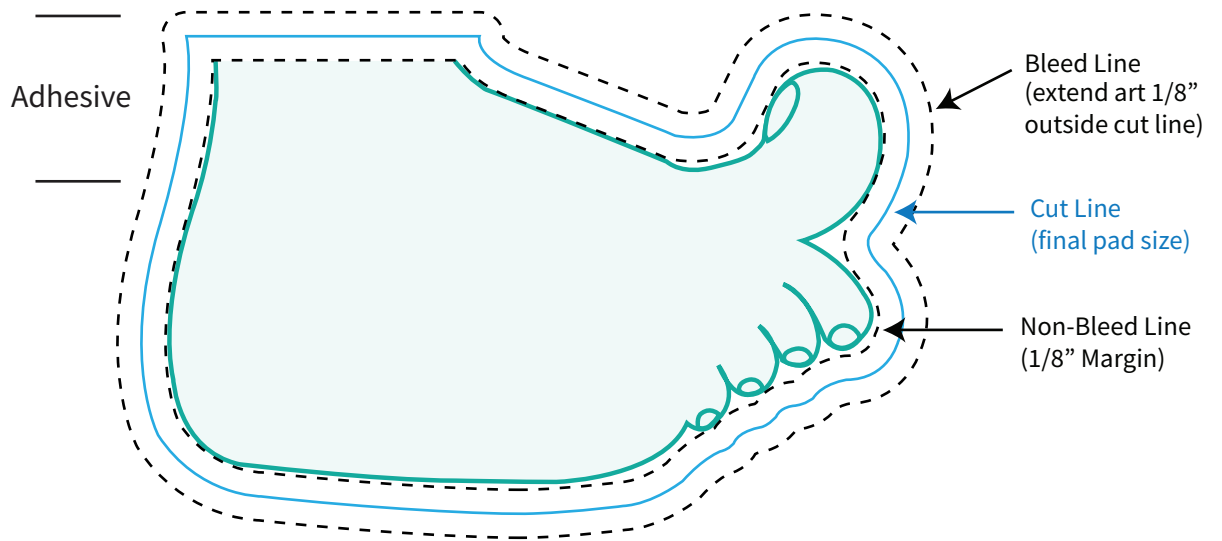

Imprint Area: **see below**
Trim Size: 4" x 2.5" approx

PHANTOM IMPRINT: 5-10% tints work best in most situations. Text may become illegible when printed as a phantom.