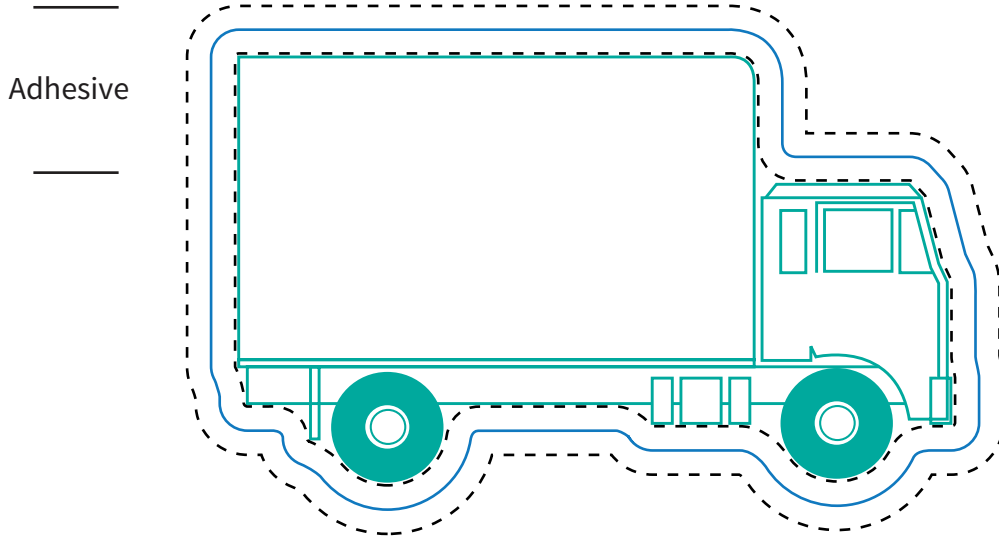

Imprint Area: 3.75" x 2.25"

Trim Size: 4" x 2.5"

### BLEED