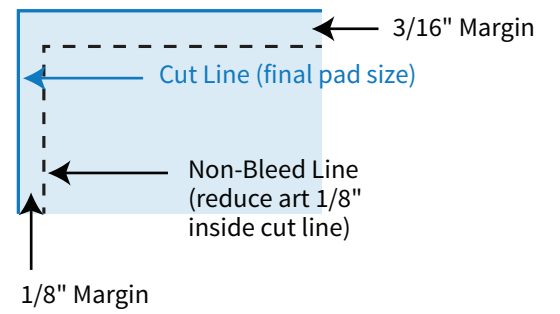

### SIDES

Imprint Area: 2.625" x 2.5"  
Trim Size: 2.875" x 2.875" x 2.875"

Imprint for Front

Imprint for Left

Imprint for Back

Imprint for Right

### NON-BLEED