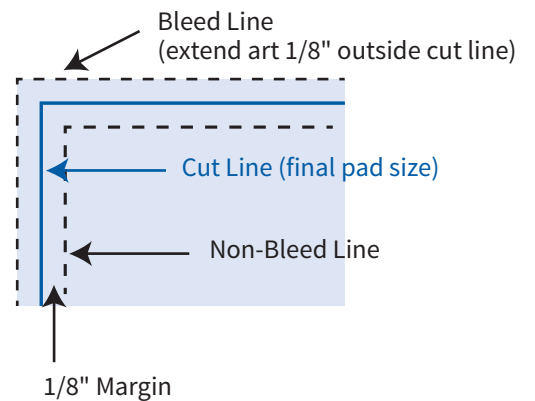

Artwork Template

4" x 3" Adhesive Note Pad

Item# LQ1215, LQ1216

Imprint Area: 3.75" x 2.75"
Trim Size: 4" x 3"

NON-BLEED

Imprint Area: 3.75" x 2.75"
Trim Size: 4" x 3"

BLEED

PHANTOM IMPRINT: 5-10% tints work best in most situations. Text may become illegible when printed as a phantom.