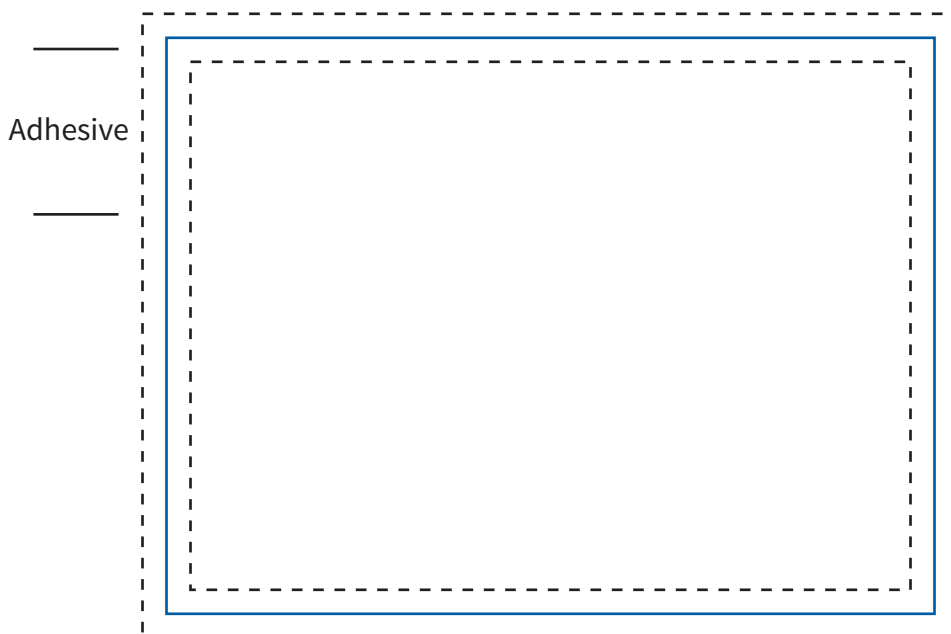

Artwork Template

4" x 3" Adhesive Note Pad

Item# LQ1215, LQ1216

Imprint Area: 3.75" x 2.75"
Trim Size: 4" x 3"

NON-BLEED

Imprint Area: 3.75" x 2.75"
Trim Size: 4" x 3"

BLEED

PHANTOM IMPRINT: 5-10% tints work best in most situations. Text may become illegible when printed as a phantom.