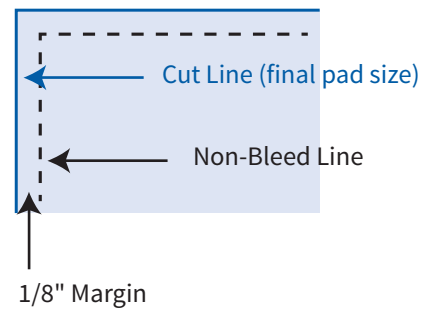

Artwork Template

4" x 3" Adhesive Note Pad

Item# LQ1215, LQ1216

Imprint Area: 3.75" x 2.75"
Trim Size: 4" x 3"

NON-BLEED

Imprint Area: 3.75" x 2.75"
Trim Size: 4" x 3"

BLEED

PHANTOM IMPRINT: 5-10% tints work best in most situations. Text may become illegible when printed as a phantom.