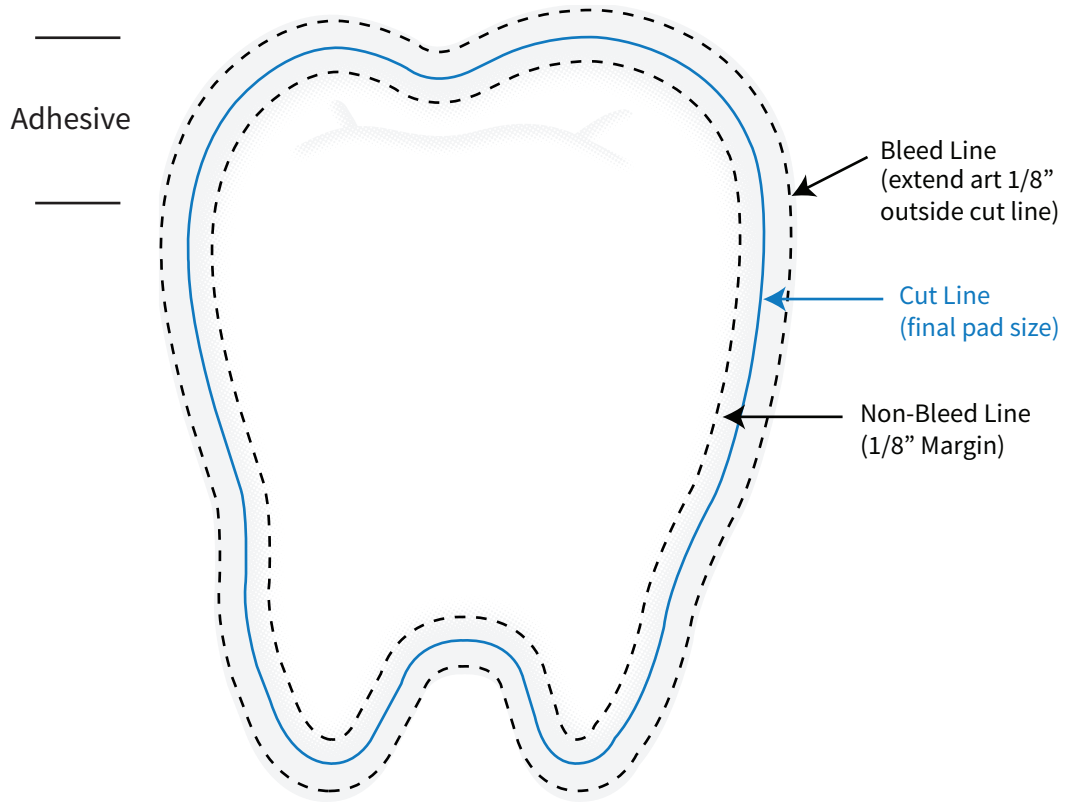

Imprint Area: **see below**  
Trim Size: 3" x 3.75" approx

**PHANTOM IMPRINT:** 5-10% tints work best in most situations. Text may become illegible when printed as a phantom.