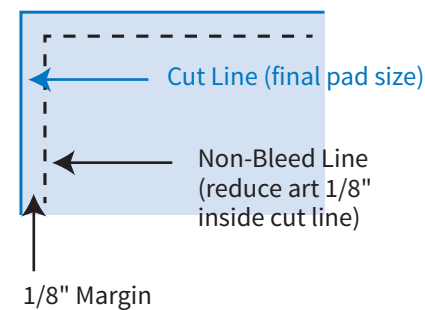

## 7" x 6" Great Big Adhesive Note

Item# GB1280

Imprint Area: 6.75" x 5.75"  
Trim Size: 7" x 6"

### NON-BLEED

**PHANTOM IMPRINT:** 5-10% tints work best in most situations. Text may become illegible when printed as a phantom.