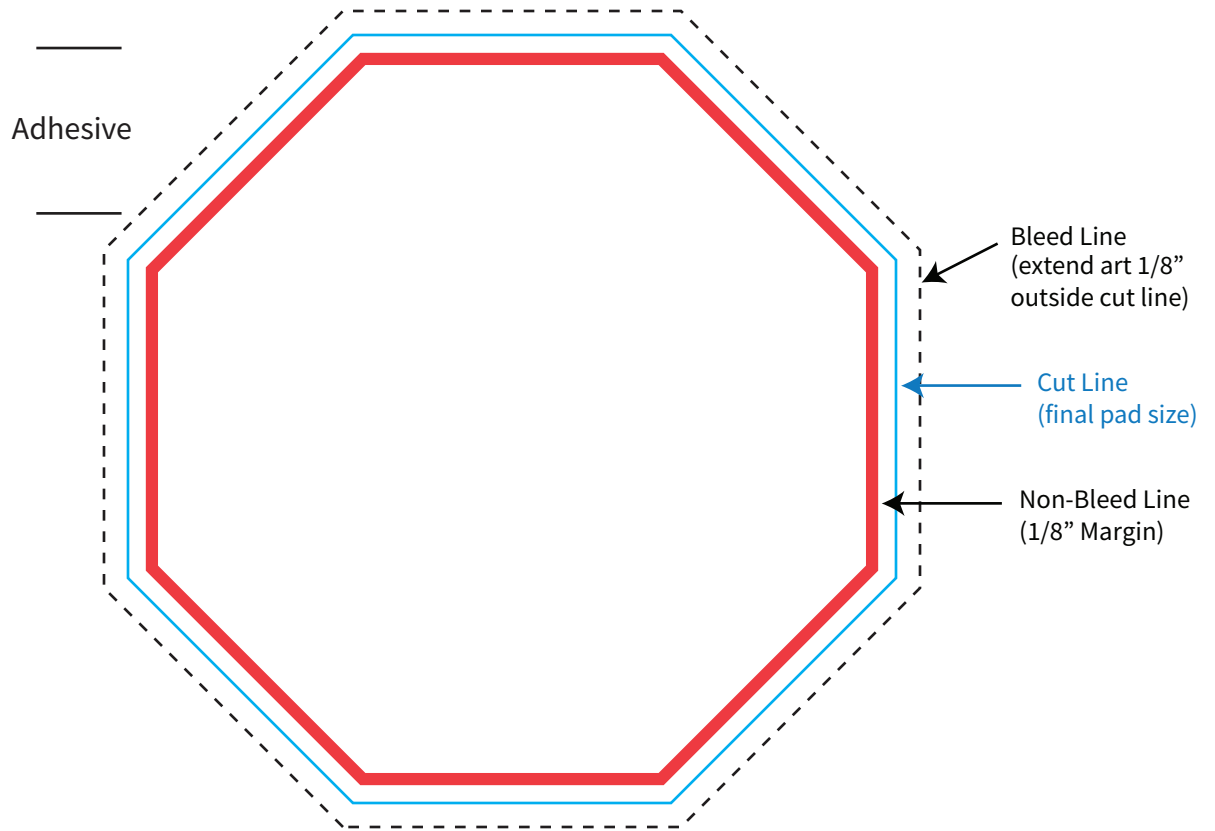

Imprint Area: 3.75" X 3.75"
Trim Size: 4" x 4"

PHANTOM IMPRINT: 5-10% tints work best in most situations. Text may become illegible when printed as a phantom.