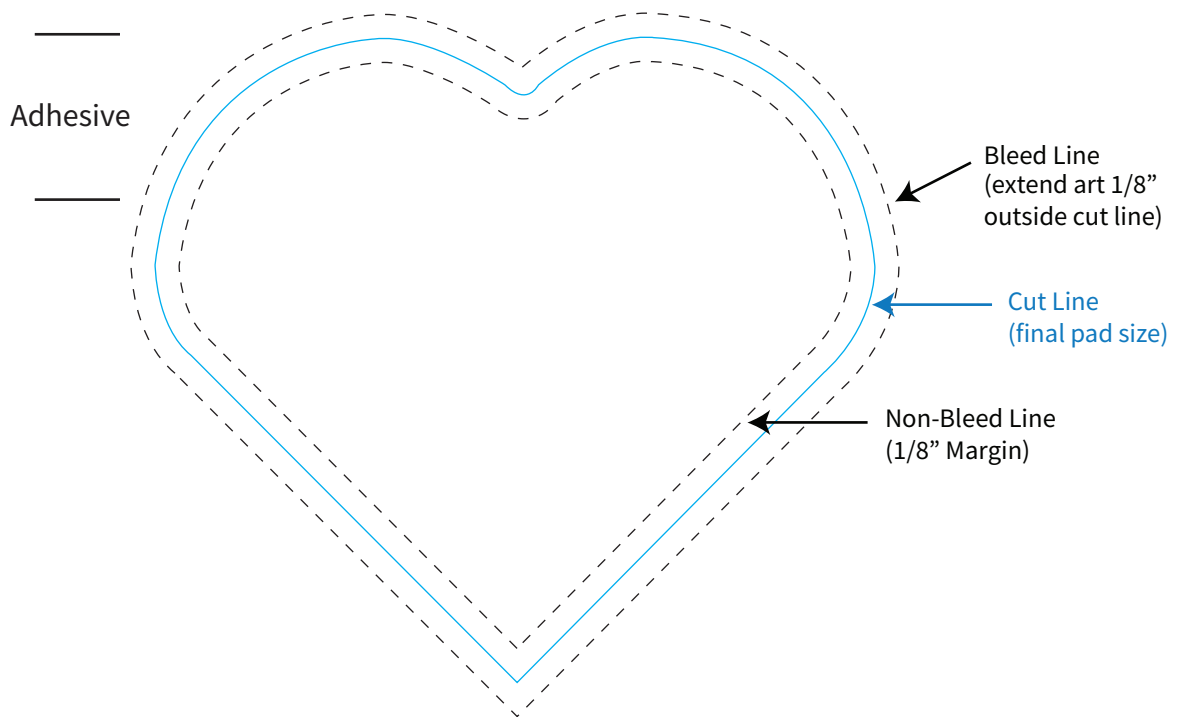

Imprint Area: **see below**
Trim Size: **3.74" x 3.36"** approx

PHANTOM IMPRINT: 5-10% tints work best in most situations. Text may become illegible when printed as a phantom.