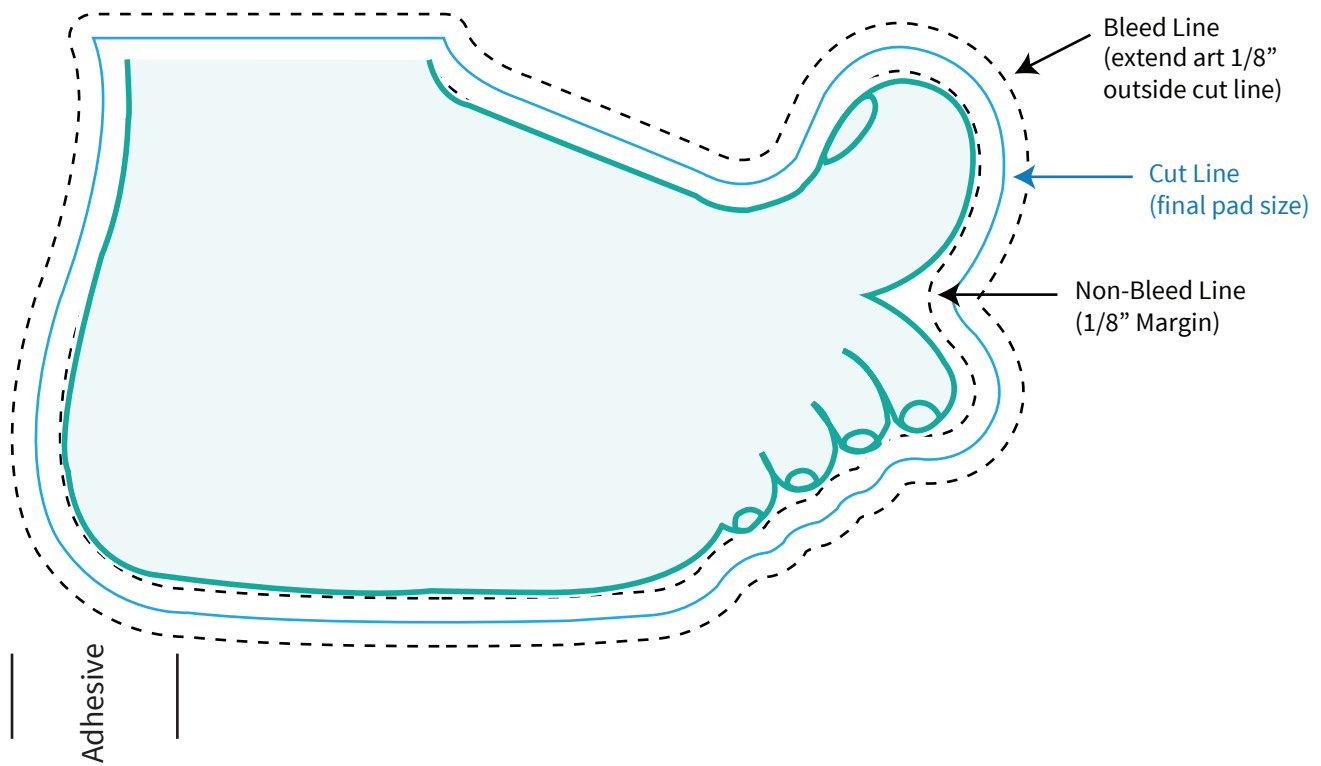

Imprint Area: **see below**
Trim Size: 5" x 3" approx

PHANTOM IMPRINT: 5-10% tints work best in most situations. Text may become illegible when printed as a phantom.