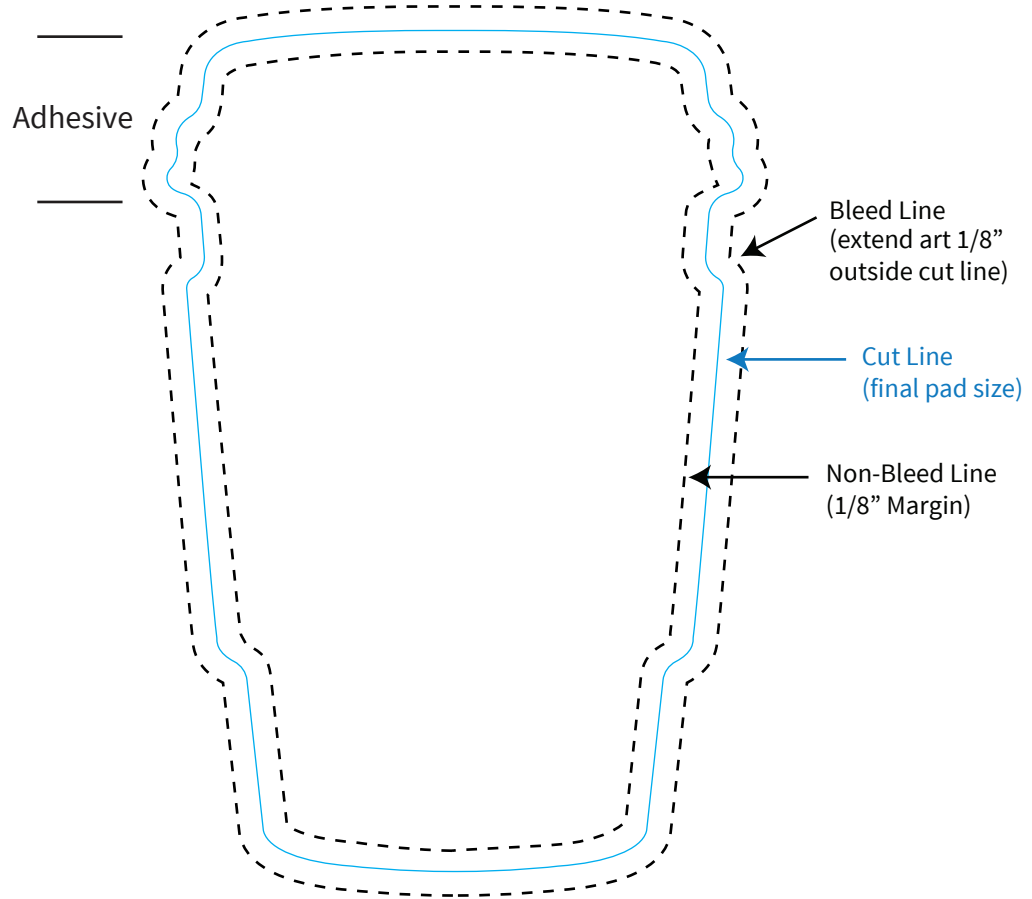

Imprint Area: **see below**  
Trim Size: 3" x 4.38" approx

**PHANTOM IMPRINT:** 5-10% tints work best in most situations. Text may become illegible when printed as a phantom.